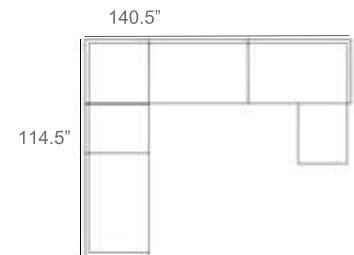

Patio Furniture Cover Size:  
102" x 128" Sectional Cover  
3008-0002

- 1 - Left
- 1 - Corner
- 1 - Right
- 1 - Section Loveseat

Patio Furniture Cover Size:  
102" x 154" Sectional Cover  
3008-0003

- 1 - Left
- 1 - Corner
- 1 - Right
- 2 - Slipper Chair

Patio Furniture Cover Size:  
128" x 128" Sectional Cover  
3008-0006

- 1 - Left
- 1 - Corner
- 1 - Right
- 1 - Slipper Chair

Patio Furniture Cover Size:  
128" x 102" Sectional Cover  
3008-0005

- 1 - Left
- 1 - Corner
- 1 - Right
- 1 - Section Loveseat

Patio Furniture Cover Size:  
154" x 102" Sectional Cover  
3008-0009

- 1 - Left
- 1 - Corner
- 1 - Right
- 1 - Section Loveseat
- 1 - Slipper Chair

Patio Furniture Cover Size:  
154" x 128" Sectional Cover  
3008-0010

- 1 - Left
- 1 - Corner
- 1 - Right
- 1 - Section Loveseat
- 1 - Slipper Chair
- 1 - Side Ottoman

Patio Furniture Cover Size:  
128" x 154" Sectional Cover  
3008-0007

- 1 - Left
- 1 - Corner
- 1 - Right
- 2 - Section Loveseat