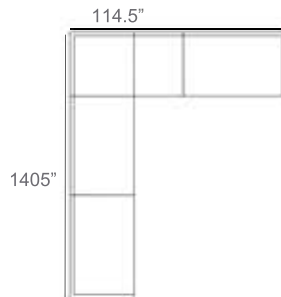

Patio Furniture Cover Size:  
102" x 128" Sectional Cover  
3008-0002

- 1 - Left
- 1 - Corner
- 1 - Right
- 1 - Section Loveseat

Patio Furniture Cover Size:  
102" x 154" Sectional Cover  
3008-0003

- 1 - Left
- 1 - Corner
- 1 - Right
- 2 - Slipper Chair

Patio Furniture Cover Size:  
128" x 128" Sectional Cover  
3008-0006

- 1 - Left
- 1 - Corner
- 1 - Right
- 1 - Slipper Chair

Patio Furniture Cover Size:  
128" x 102" Sectional Cover  
3008-0005

- 1 - Left
- 1 - Corner
- 1 - Right
- 1 - Section Loveseat

Patio Furniture Cover Size:  
154" x 102" Sectional Cover  
3008-0009

- 1 - Left
- 1 - Corner
- 1 - Right
- 1 - Section Loveseat
- 1 - Slipper Chair

Patio Furniture Cover Size:  
154" x 128" Sectional Cover  
3008-0010

- 1 - Left
- 1 - Corner
- 1 - Right
- 1 - Section Loveseat
- 1 - Slipper Chair
- 1 - Side Ottoman

Patio Furniture Cover Size:  
128" x 154" Sectional Cover  
3008-0007

- 1 - Left
- 1 - Corner
- 1 - Right
- 2 - Section Loveseat