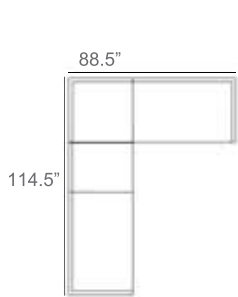

Apex Outdoor Sectional Patio Furniture Combination Ideas

- 1 - Left
- 1 - Corner
- 1 - Right

Patio Furniture Cover Size:  
102" x 102" Sectional Cover  
3008-0001

- 1 - Left
- 1 - Corner
- 1 - Right
- 1 - Slipper Chair

Patio Furniture Cover Size:  
102" x 128" Sectional Cover  
3008-0002

- 1 - Left
- 1 - Corner
- 1 - Right
- 1 - Section Loveseat

Patio Furniture Cover Size:  
102" x 154" Sectional Cover  
3008-0003

- 1 - Left
- 1 - Corner
- 1 - Right
- 2 - Slipper Chair

Patio Furniture Cover Size:  
128" x 128" Sectional Cover  
3008-0006

- 1 - Left
- 1 - Corner
- 1 - Right
- 1 - Slipper Chair

Patio Furniture Cover Size:  
128" x 102" Sectional Cover  
3008-0005

- 1 - Left
- 1 - Corner
- 1 - Right
- 1 - Section Loveseat

Patio Furniture Cover Size:  
154" x 102" Sectional Cover  
3008-0009

- 1 - Left
- 1 - Corner
- 1 - Right
- 1 - Section Loveseat
- 1 - Slipper Chair

Patio Furniture Cover Size:  
154" x 128" Sectional Cover  
3008-0010