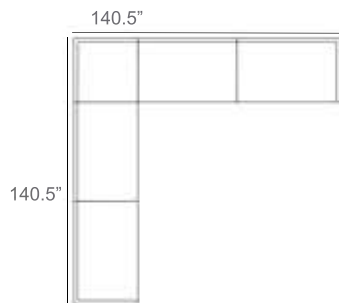

Patio Furniture Cover Size:  
102" x 128" Sectional Cover  
3008-0002

- 1 - Left
- 1 - Corner
- 1 - Right
- 1 - Section Loveseat

Patio Furniture Cover Size:  
102" x 154" Sectional Cover  
3008-0003

- 1 - Left
- 1 - Corner
- 1 - Right
- 2 - Slipper Chair

Patio Furniture Cover Size:  
128" x 128" Sectional Cover  
3008-0006

- 1 - Left
- 1 - Corner
- 1 - Right
- 1 - Slipper Chair

Patio Furniture Cover Size:  
128" x 102" Sectional Cover  
3008-0005

- 1 - Left
- 1 - Corner
- 1 - Right
- 1 - Section Loveseat

Patio Furniture Cover Size:  
154" x 102" Sectional Cover  
3008-0009

- 1 - Left
- 1 - Corner
- 1 - Right
- 1 - Section Loveseat
- 1 - Slipper Chair

Patio Furniture Cover Size:  
154" x 128" Sectional Cover  
3008-0010

- 1 - Left
- 1 - Corner
- 1 - Right
- 1 - Section Loveseat
- 1 - Slipper Chair
- 1 - Side Ottoman

Patio Furniture Cover Size:  
128" x 154" Sectional Cover  
3008-0007

- 1 - Left
- 1 - Corner
- 1 - Right
- 2 - Section Loveseat