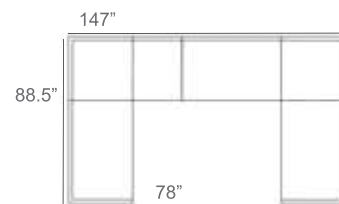

Patio Furniture Cover Size:  
128" x 128" Sectional Cover  
3008-0006

- 1 - Left
- 1 - Corner
- 1 - Right
- 1 - Slipper Chair

Patio Furniture Cover Size:  
128" x 102" Sectional Cover  
3008-0005

- 1 - Left
- 1 - Corner
- 1 - Right
- 1 - Section Loveseat

Patio Furniture Cover Size:  
154" x 102" Sectional Cover  
3008-0009

- 1 - Left
- 1 - Corner
- 1 - Right
- 1 - Section Loveseat
- 1 - Slipper Chair

Patio Furniture Cover Size:  
154" x 128" Sectional Cover  
3008-0010

- 1 - Left
- 1 - Corner
- 1 - Right
- 1 - Section Loveseat
- 1 - Slipper Chair
- 1 - Side Ottoman

Patio Furniture Cover Size:  
128" x 154" Sectional Cover  
3008-0007

- 1 - Left
- 1 - Corner
- 1 - Right
- 2 - Section Loveseat

Patio Furniture Cover Size:  
154" x 154" Sectional Cover  
3008-0011

- 1 - Left
- 2 - Corner
- 1 - Right
- 1 - Section Loveseat
- 1 - Slipper Chair

Patio Furniture Cover Size:  
159" x 100" Section Cover  
3007-1004