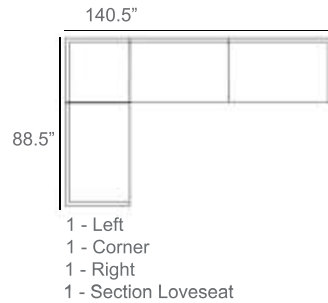

Apex Outdoor Sectional Patio Furniture Combination Ideas

- 1 - Left
- 1 - Corner
- 1 - Right

Patio Furniture Cover Size:  
102" x 102" Sectional Cover  
3008-0001

- 1 - Left
- 1 - Corner
- 1 - Right
- 1 - Slipper Chair

Patio Furniture Cover Size:  
102" x 128" Sectional Cover  
3008-0002

- 1 - Left
- 1 - Corner
- 1 - Right
- 1 - Section Loveseat

Patio Furniture Cover Size:  
102" x 154" Sectional Cover  
3008-0003

- 1 - Left
- 1 - Corner
- 1 - Right
- 2 - Slipper Chair

Patio Furniture Cover Size:  
128" x 128" Sectional Cover  
3008-0006

- 1 - Left
- 1 - Corner
- 1 - Right
- 1 - Slipper Chair

Patio Furniture Cover Size:  
128" x 102" Sectional Cover  
3008-0005

- 1 - Left
- 1 - Corner
- 1 - Right
- 1 - Section Loveseat

- 1 - Left
- 1 - Corner
- 1 - Right
- 1 - Section Loveseat
- 1 - Slipper Chair
- 1 - Side Ottoman

Patio Furniture Cover Size:  
128" x 154" Sectional Cover  
3008-0007

- 1 - Left
- 1 - Corner
- 1 - Right
- 2 - Section Loveseat