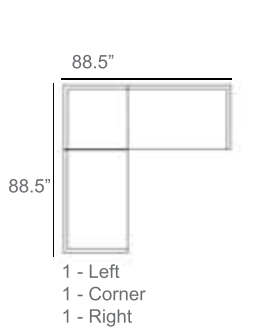

Apex Outdoor Sectional Patio Furniture Combination Ideas

- 1 - Left
- 1 - Corner
- 1 - Right

Patio Furniture Cover Size:  
102" x 102" Sectional Cover  
3008-0001

- 1 - Left
- 1 - Corner
- 1 - Right
- 1 - Slipper Chair

Patio Furniture Cover Size:  
102" x 128" Sectional Cover  
3008-0002

- 1 - Left
- 1 - Corner
- 1 - Right
- 1 - Section Loveseat

Patio Furniture Cover Size:  
102" x 154" Sectional Cover  
3008-0003

- 1 - Left
- 1 - Corner
- 1 - Right
- 2 - Slipper Chair

Patio Furniture Cover Size:  
128" x 128" Sectional Cover  
3008-0006

- 1 - Left
- 1 - Corner
- 1 - Right
- 1 - Slipper Chair

Patio Furniture Cover Size:  
128" x 102" Sectional Cover  
3008-0005

- 1 - Left
- 1 - Corner
- 1 - Right
- 1 - Section Loveseat

- 1 - Left
- 1 - Corner
- 1 - Right
- 1 - Section Loveseat
- 1 - Slipper Chair
- 1 - Side Ottoman

Patio Furniture Cover Size:  
128" x 154" Sectional Cover  
3008-0007

- 1 - Left
- 1 - Corner
- 1 - Right
- 2 - Section Loveseat