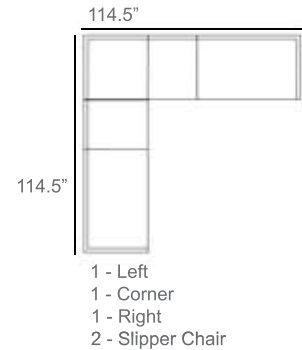

Apex Outdoor Sectional Patio Furniture Combination Ideas

- 1 - Left
- 1 - Corner
- 1 - Right

Patio Furniture Cover Size:  
102" x 102" Sectional Cover  
3008-0001

- 1 - Left
- 1 - Corner
- 1 - Right
- 1 - Slipper Chair

Patio Furniture Cover Size:  
102" x 128" Sectional Cover  
3008-0002

- 1 - Left
- 1 - Corner
- 1 - Right
- 1 - Section Loveseat

Patio Furniture Cover Size:  
102" x 154" Sectional Cover  
3008-0003

- 1 - Left
- 1 - Corner
- 1 - Right
- 2 - Slipper Chair

Patio Furniture Cover Size:  
128" x 128" Sectional Cover  
3008-0006

- 1 - Left
- 1 - Corner
- 1 - Right
- 1 - Slipper Chair

Patio Furniture Cover Size:  
128" x 102" Sectional Cover  
3008-0005

- 1 - Left
- 1 - Corner
- 1 - Right
- 1 - Section Loveseat

- 1 - Left
- 1 - Corner
- 1 - Right
- 1 - Section Loveseat
- 1 - Slipper Chair
- 1 - Side Ottoman

Patio Furniture Cover Size:  
128" x 154" Sectional Cover  
3008-0007

- 1 - Left
- 1 - Corner
- 1 - Right
- 2 - Section Loveseat