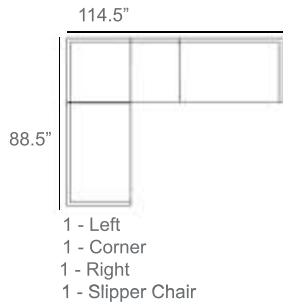

Apex Outdoor Sectional Patio Furniture Combination Ideas

- 1 - Left
- 1 - Corner
- 1 - Right

Patio Furniture Cover Size:  
102" x 102" Sectional Cover  
3008-0001

- 1 - Left
- 1 - Corner
- 1 - Right
- 1 - Slipper Chair

Patio Furniture Cover Size:  
102" x 128" Sectional Cover  
3008-0002

- 1 - Left
- 1 - Corner
- 1 - Right
- 1 - Section Loveseat

Patio Furniture Cover Size:  
102" x 154" Sectional Cover  
3008-0003

- 1 - Left
- 1 - Corner
- 1 - Right
- 2 - Slipper Chair

Patio Furniture Cover Size:  
128" x 128" Sectional Cover  
3008-0006

- 1 - Left
- 1 - Corner
- 1 - Right
- 1 - Slipper Chair

Patio Furniture Cover Size:  
128" x 102" Sectional Cover  
3008-0005

- 1 - Left
- 1 - Corner
- 1 - Right
- 1 - Section Loveseat

- 1 - Left
- 1 - Corner
- 1 - Right
- 1 - Section Loveseat
- 1 - Slipper Chair
- 1 - Side Ottoman

Patio Furniture Cover Size:  
128" x 154" Sectional Cover  
3008-0007

- 1 - Left
- 1 - Corner
- 1 - Right
- 2 - Section Loveseat