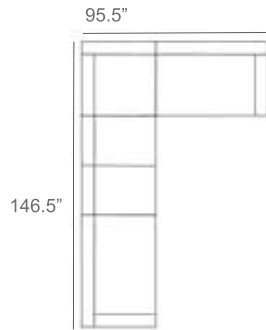

Aubrey Wicker Outdoor Sectional Patio Furniture Combination Ideas

1 - Left
1 - Corner
1 - Right
Patio Furniture Cover Size:
102" x 102" Sectional Cover
3008-0001

1 - Left
1 - Corner
1 - Right
1 - Slipper Chair
Patio Furniture Cover Size:
102" x 128" Sectional Cover
3008-0002

1 - Left
1 - Corner
1 - Right
2 - Slipper Chair
Patio Furniture Cover Size:
102" x 154" Sectional Cover
3008-0003

1 - Left
1 - Corner
1 - Right
1 - Slipper Chair
Patio Furniture Cover Size:
128" x 102" Sectional Cover
3008-0005

1 - Left
1 - Corner
1 - Right
1 - Slipper Chair
Patio Furniture Cover Size:
154" x 102" Sectional Cover
3008-0009

1 - Left
1 - Corner
1 - Right
3 - Slipper Chair
Patio Furniture Cover Size:
154" x 128" Sectional Cover
3008-0010

1 - Left
1 - Corner
1 - Right
2 - Slipper Chair
Patio Furniture Cover Size:
128" x 128" Sectional Cover
3008-0006

1 - Left
1 - Corner
1 - Right
3 - Slipper Chair
1 - Side Ottoman
Patio Furniture Cover Size:
128" x 154" Sectional Cover
3008-0007