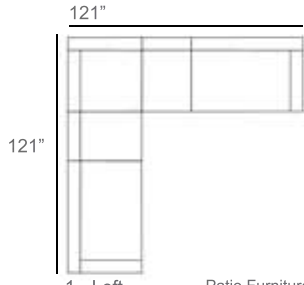

Aubrey Wicker Outdoor Sectional Patio Furniture Combination Ideas

1 - Left
1 - Corner
1 - Right
Patio Furniture Cover Size:
102" x 102" Sectional Cover
3008-0001

1 - Left
1 - Corner
1 - Right
1 - Slipper Chair
Patio Furniture Cover Size:
102" x 128" Sectional Cover
3008-0002

1 - Left
1 - Corner
1 - Right
2 - Slipper Chair
Patio Furniture Cover Size:
102" x 154" Sectional Cover
3008-0003

1 - Left
1 - Corner
1 - Right
1 - Slipper Chair
Patio Furniture Cover Size:
128" x 102" Sectional Cover
3008-0005

1 - Left
1 - Corner
1 - Right
1 - Slipper Chair
Patio Furniture Cover Size:
154" x 102" Sectional Cover
3008-0009

1 - Left
1 - Corner
1 - Right
3 - Slipper Chair
Patio Furniture Cover Size:
154" x 128" Sectional Cover
3008-0010

1 - Left
1 - Corner
1 - Right
2 - Slipper Chair
Patio Furniture Cover Size:
128" x 128" Sectional Cover
3008-0006

1 - Left
1 - Corner
1 - Right
3 - Slipper Chair
1 - Side Ottoman
Patio Furniture Cover Size:
128" x 154" Sectional Cover
3008-0007