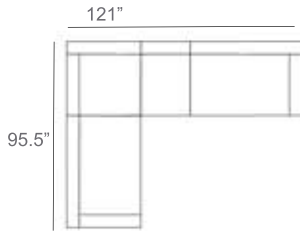

Aubrey Wicker Outdoor Sectional Patio Furniture Combination Ideas

1 - Left
1 - Corner
1 - Right
Patio Furniture Cover Size:
102" x 102" Sectional Cover
3008-0001

1 - Left
1 - Corner
1 - Right
1 - Slipper Chair
Patio Furniture Cover Size:
102" x 128" Sectional Cover
3008-0002

1 - Left
1 - Corner
1 - Right
2 - Slipper Chair
Patio Furniture Cover Size:
102" x 154" Sectional Cover
3008-0003

1 - Left
1 - Corner
1 - Right
1 - Slipper Chair
Patio Furniture Cover Size:
128" x 102" Sectional Cover
3008-0005

1 - Left
1 - Corner
1 - Right
1 - Slipper Chair
Patio Furniture Cover Size:
154" x 102" Sectional Cover
3008-0009

1 - Left
1 - Corner
1 - Right
3 - Slipper Chair
Patio Furniture Cover Size:
154" x 128" Sectional Cover
3008-0010

1 - Left
1 - Corner
1 - Right
2 - Slipper Chair
Patio Furniture Cover Size:
128" x 128" Sectional Cover
3008-0006

1 - Left
1 - Corner
1 - Right
3 - Slipper Chair
1 - Side Ottoman
Patio Furniture Cover Size:
128" x 154" Sectional Cover
3008-0007