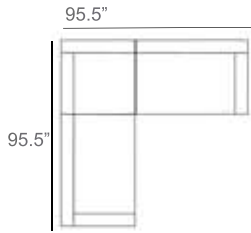

Aubrey Wicker Outdoor Sectional Patio Furniture Combination Ideas

1 - Left
1 - Corner
1 - Right
Patio Furniture Cover Size:
102" x 102" Sectional Cover
3008-0001

1 - Left
1 - Corner
1 - Right
1 - Slipper Chair
Patio Furniture Cover Size:
102" x 128" Sectional Cover
3008-0002

1 - Left
1 - Corner
1 - Right
2 - Slipper Chair
Patio Furniture Cover Size:
102" x 154" Sectional Cover
3008-0003

1 - Left
1 - Corner
1 - Right
1 - Slipper Chair
Patio Furniture Cover Size:
128" x 102" Sectional Cover
3008-0005

1 - Left
1 - Corner
1 - Right
1 - Slipper Chair
Patio Furniture Cover Size:
154" x 102" Sectional Cover
3008-0009

1 - Left
1 - Corner
1 - Right
3 - Slipper Chair
Patio Furniture Cover Size:
154" x 128" Sectional Cover
3008-0010

1 - Left
1 - Corner
1 - Right
2 - Slipper Chair
Patio Furniture Cover Size:
128" x 128" Sectional Cover
3008-0006

1 - Left
1 - Corner
1 - Right
3 - Slipper Chair
1 - Side Ottoman
Patio Furniture Cover Size:
128" x 154" Sectional Cover
3008-0007