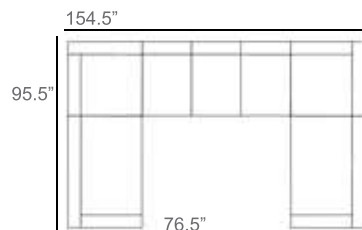

1 - Left
1 - Corner
1 - Right
2 - Slipper Chair
Patio Furniture Cover Size:
102" x 154" Sectional Cover
3008-0003

1 - Left
1 - Corner
1 - Right
1 - Slipper Chair
Patio Furniture Cover Size:
128" x 102" Sectional Cover
3008-0005

1 - Left
1 - Corner
1 - Right
1 - Slipper Chair
Patio Furniture Cover Size:
154" x 102" Sectional Cover
3008-0009

1 - Left
1 - Corner
1 - Right
3 - Slipper Chair
Patio Furniture Cover Size:
154" x 128" Sectional Cover
3008-0010

1 - Left
1 - Corner
1 - Right
2 - Slipper Chair
Patio Furniture Cover Size:
128" x 128" Sectional Cover
3008-0006

1 - Left
1 - Corner
1 - Right
3 - Slipper Chair
1 - Side Ottoman
Patio Furniture Cover Size:
128" x 154" Sectional Cover
3008-0007

1 - Left
1 - Corner
1 - Right
3 - Slipper Chair
1 - Side Ottoman
Patio Furniture Cover Size:
154" x 128" Sectional Cover
3008-0010

1 - Left
2 - Corner
1 - Right
3 - Slipper Chair
Patio Furniture Cover Size:
159" x 100" Section Cover
3007-1004