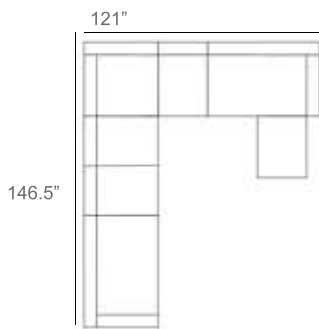

1 - Left
1 - Corner
1 - Right
2 - Slipper Chair
Patio Furniture Cover Size:
102" x 154" Sectional Cover
3008-0003

1 - Left
1 - Corner
1 - Right
1 - Slipper Chair
Patio Furniture Cover Size:
128" x 102" Sectional Cover
3008-0005

1 - Left
1 - Corner
1 - Right
1 - Slipper Chair
Patio Furniture Cover Size:
154" x 102" Sectional Cover
3008-0009

1 - Left
1 - Corner
1 - Right
3 - Slipper Chair
Patio Furniture Cover Size:
154" x 128" Sectional Cover
3008-0010

1 - Left
1 - Corner
1 - Right
2 - Slipper Chair
Patio Furniture Cover Size:
128" x 128" Sectional Cover
3008-0006

1 - Left
1 - Corner
1 - Right
3 - Slipper Chair
1 - Side Ottoman
Patio Furniture Cover Size:
128" x 154" Sectional Cover
3008-0007

1 - Left
1 - Corner
1 - Right
3 - Slipper Chair
1 - Side Ottoman
Patio Furniture Cover Size:
154" x 128" Sectional Cover
3008-0010

1 - Left
2 - Corner
1 - Right
3 - Slipper Chair
Patio Furniture Cover Size:
159" x 100" Section Cover
3007-1004