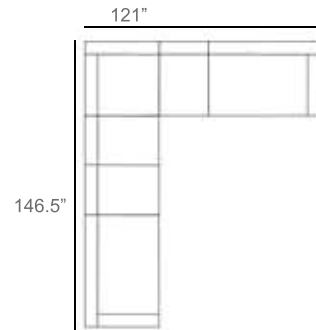

Aubrey Wicker Outdoor Sectional Patio Furniture Combination Ideas

1 - Left
1 - Corner
1 - Right
Patio Furniture Cover Size:
102" x 102" Sectional Cover
3008-0001

1 - Left
1 - Corner
1 - Right
1 - Slipper Chair
Patio Furniture Cover Size:
102" x 128" Sectional Cover
3008-0002

1 - Left
1 - Corner
1 - Right
2 - Slipper Chair
Patio Furniture Cover Size:
102" x 154" Sectional Cover
3008-0003

1 - Left
1 - Corner
1 - Right
1 - Slipper Chair
Patio Furniture Cover Size:
128" x 102" Sectional Cover
3008-0005

1 - Left
1 - Corner
1 - Right
1 - Slipper Chair
Patio Furniture Cover Size:
154" x 102" Sectional Cover
3008-0009

1 - Left
1 - Corner
1 - Right
3 - Slipper Chair
Patio Furniture Cover Size:
154" x 128" Sectional Cover
3008-0010

1 - Left
1 - Corner
1 - Right
2 - Slipper Chair
Patio Furniture Cover Size:
128" x 128" Sectional Cover
3008-0006

1 - Left
1 - Corner
1 - Right
3 - Slipper Chair
1 - Side Ottoman
Patio Furniture Cover Size:
128" x 154" Sectional Cover
3008-0007