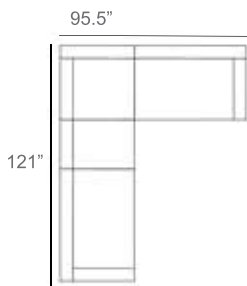

Aubrey Wicker Outdoor Sectional Patio Furniture Combination Ideas

1 - Left
1 - Corner
1 - Right
Patio Furniture Cover Size:
102" x 102" Sectional Cover
3008-0001

1 - Left
1 - Corner
1 - Right
1 - Slipper Chair
Patio Furniture Cover Size:
102" x 128" Sectional Cover
3008-0002

1 - Left
1 - Corner
1 - Right
2 - Slipper Chair
Patio Furniture Cover Size:
102" x 154" Sectional Cover
3008-0003

1 - Left
1 - Corner
1 - Right
1 - Slipper Chair
Patio Furniture Cover Size:
128" x 102" Sectional Cover
3008-0005

1 - Left
1 - Corner
1 - Right
1 - Slipper Chair
Patio Furniture Cover Size:
154" x 102" Sectional Cover
3008-0009

1 - Left
1 - Corner
1 - Right
3 - Slipper Chair
Patio Furniture Cover Size:
154" x 128" Sectional Cover
3008-0010

1 - Left
1 - Corner
1 - Right
2 - Slipper Chair
Patio Furniture Cover Size:
128" x 128" Sectional Cover
3008-0006

1 - Left
1 - Corner
1 - Right
3 - Slipper Chair
1 - Side Ottoman
Patio Furniture Cover Size:
128" x 154" Sectional Cover
3008-0007