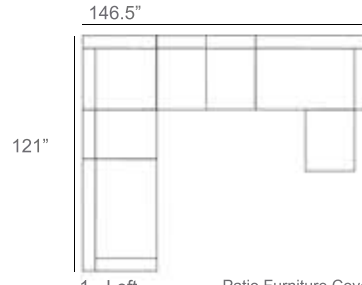

Aubrey Wicker Outdoor Sectional Patio Furniture Combination Ideas

1 - Left
1 - Corner
1 - Right
Patio Furniture Cover Size:
102" x 102" Sectional Cover
3008-0001

1 - Left
1 - Corner
1 - Right
1 - Slipper Chair
Patio Furniture Cover Size:
102" x 128" Sectional Cover
3008-0002

1 - Left
1 - Corner
1 - Right
2 - Slipper Chair
Patio Furniture Cover Size:
102" x 154" Sectional Cover
3008-0003

1 - Left
1 - Corner
1 - Right
1 - Slipper Chair
Patio Furniture Cover Size:
128" x 102" Sectional Cover
3008-0005

1 - Left
1 - Corner
1 - Right
1 - Slipper Chair
Patio Furniture Cover Size:
154" x 102" Sectional Cover
3008-0009

1 - Left
1 - Corner
1 - Right
3 - Slipper Chair
Patio Furniture Cover Size:
154" x 128" Sectional Cover
3008-0010

1 - Left
1 - Corner
1 - Right
2 - Slipper Chair
Patio Furniture Cover Size:
128" x 128" Sectional Cover
3008-0006

1 - Left
1 - Corner
1 - Right
3 - Slipper Chair
1 - Side Ottoman
Patio Furniture Cover Size:
128" x 154" Sectional Cover
3008-0007