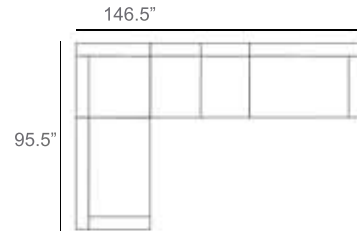

Aubrey Wicker Outdoor Sectional Patio Furniture Combination Ideas

1 - Left
1 - Corner
1 - Right
Patio Furniture Cover Size:
102" x 102" Sectional Cover
3008-0001

1 - Left
1 - Corner
1 - Right
1 - Slipper Chair
Patio Furniture Cover Size:
102" x 128" Sectional Cover
3008-0002

1 - Left
1 - Corner
1 - Right
2 - Slipper Chair
Patio Furniture Cover Size:
102" x 154" Sectional Cover
3008-0003

1 - Left
1 - Corner
1 - Right
1 - Slipper Chair
Patio Furniture Cover Size:
128" x 102" Sectional Cover
3008-0005

1 - Left
1 - Corner
1 - Right
1 - Slipper Chair
Patio Furniture Cover Size:
154" x 102" Sectional Cover
3008-0009

1 - Left
1 - Corner
1 - Right
3 - Slipper Chair
Patio Furniture Cover Size:
154" x 128" Sectional Cover
3008-0010