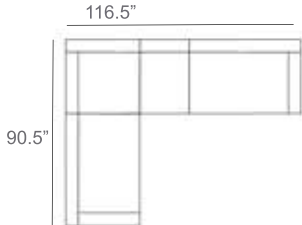

Aura Outdoor Sectional Patio Furniture Combination Ideas

1 - Left  
1 - Corner  
1 - Right  
Patio Furniture Cover Size:  
102" x 102" Sectional Cover  
3008-0001

1 - Left  
1 - Corner  
1 - Right  
1 - Slipper Chair  
Patio Furniture Cover Size:  
102" x 128" Sectional Cover  
3008-0002

1 - Left  
1 - Corner  
1 - Right  
2 - Slipper Chair  
Patio Furniture Cover Size:  
102" x 154" Sectional Cover  
3008-0003

1 - Left  
1 - Corner  
1 - Right  
1 - Slipper Chair  
Patio Furniture Cover Size:  
128" x 102" Sectional Cover  
3008-0005

1 - Left  
1 - Corner  
1 - Right  
1 - Slipper Chair  
Patio Furniture Cover Size:  
154" x 102" Sectional Cover  
3008-0009

1 - Left  
1 - Corner  
1 - Right  
3 - Slipper Chair  
Patio Furniture Cover Size:  
154" x 128" Sectional Cover  
3008-0010

1 - Left  
1 - Corner  
1 - Right  
2 - Slipper Chair  
Patio Furniture Cover Size:  
128" x 128" Sectional Cover  
3008-0006

1 - Left  
1 - Corner  
1 - Right  
3 - Slipper Chair  
1 - Side Ottoman  
Patio Furniture Cover Size:  
128" x 154" Sectional Cover  
3008-0007