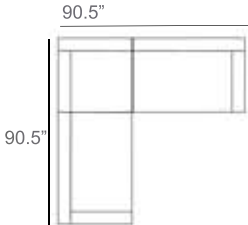

Aura Outdoor Sectional Patio Furniture Combination Ideas

1 - Left  
1 - Corner  
1 - Right  
Patio Furniture Cover Size:  
102" x 102" Sectional Cover  
3008-0001

1 - Left  
1 - Corner  
1 - Right  
1 - Slipper Chair  
Patio Furniture Cover Size:  
102" x 128" Sectional Cover  
3008-0002

1 - Left  
1 - Corner  
1 - Right  
2 - Slipper Chair  
Patio Furniture Cover Size:  
102" x 154" Sectional Cover  
3008-0003

1 - Left  
1 - Corner  
1 - Right  
1 - Slipper Chair  
Patio Furniture Cover Size:  
128" x 102" Sectional Cover  
3008-0005

1 - Left  
1 - Corner  
1 - Right  
1 - Slipper Chair  
Patio Furniture Cover Size:  
154" x 102" Sectional Cover  
3008-0009

1 - Left  
1 - Corner  
1 - Right  
3 - Slipper Chair  
Patio Furniture Cover Size:  
154" x 128" Sectional Cover  
3008-0010