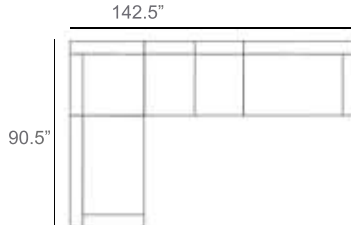

Aura Outdoor Sectional Patio Furniture Combination Ideas

1 - Left  
1 - Corner  
1 - Right  
Patio Furniture Cover Size:  
102" x 102" Sectional Cover  
3008-0001

1 - Left  
1 - Corner  
1 - Right  
1 - Slipper Chair  
Patio Furniture Cover Size:  
102" x 128" Sectional Cover  
3008-0002

1 - Left  
1 - Corner  
1 - Right  
2 - Slipper Chair  
Patio Furniture Cover Size:  
102" x 154" Sectional Cover  
3008-0003

1 - Left  
1 - Corner  
1 - Right  
1 - Slipper Chair  
Patio Furniture Cover Size:  
128" x 102" Sectional Cover  
3008-0005

1 - Left  
1 - Corner  
1 - Right  
1 - Slipper Chair  
Patio Furniture Cover Size:  
154" x 102" Sectional Cover  
3008-0009

1 - Left  
1 - Corner  
1 - Right  
3 - Slipper Chair  
Patio Furniture Cover Size:  
154" x 128" Sectional Cover  
3008-0010

1 - Left  
1 - Corner  
1 - Right  
2 - Slipper Chair  
Patio Furniture Cover Size:  
128" x 128" Sectional Cover  
3008-0006

1 - Left  
1 - Corner  
1 - Right  
3 - Slipper Chair  
1 - Side Ottoman  
Patio Furniture Cover Size:  
128" x 154" Sectional Cover  
3008-0007