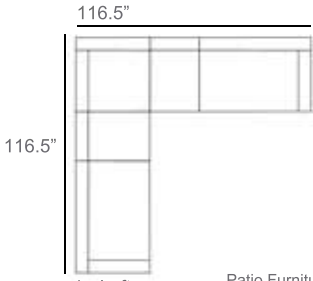

Aura Outdoor Sectional Patio Furniture Combination Ideas

1 - Left  
1 - Corner  
1 - Right  
Patio Furniture Cover Size:  
102" x 102" Sectional Cover  
3008-0001

1 - Left  
1 - Corner  
1 - Right  
1 - Slipper Chair  
Patio Furniture Cover Size:  
102" x 128" Sectional Cover  
3008-0002

1 - Left  
1 - Corner  
1 - Right  
2 - Slipper Chair  
Patio Furniture Cover Size:  
102" x 154" Sectional Cover  
3008-0003

1 - Left  
1 - Corner  
1 - Right  
1 - Slipper Chair  
Patio Furniture Cover Size:  
128" x 102" Sectional Cover  
3008-0005

1 - Left  
1 - Corner  
1 - Right  
1 - Slipper Chair  
Patio Furniture Cover Size:  
154" x 102" Sectional Cover  
3008-0009

1 - Left  
1 - Corner  
1 - Right  
3 - Slipper Chair  
Patio Furniture Cover Size:  
154" x 128" Sectional Cover  
3008-0010

1 - Left  
1 - Corner  
1 - Right  
2 - Slipper Chair  
Patio Furniture Cover Size:  
128" x 128" Sectional Cover  
3008-0006

1 - Left  
1 - Corner  
1 - Right  
3 - Slipper Chair  
1 - Side Ottoman  
Patio Furniture Cover Size:  
128" x 154" Sectional Cover  
3008-0007