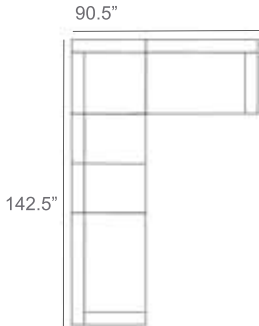

Aura Outdoor Sectional Patio Furniture Combination Ideas

1 - Left  
1 - Corner  
1 - Right  
Patio Furniture Cover Size:  
102" x 102" Sectional Cover  
3008-0001

1 - Left  
1 - Corner  
1 - Right  
1 - Slipper Chair  
Patio Furniture Cover Size:  
102" x 128" Sectional Cover  
3008-0002

1 - Left  
1 - Corner  
1 - Right  
2 - Slipper Chair  
Patio Furniture Cover Size:  
102" x 154" Sectional Cover  
3008-0003

1 - Left  
1 - Corner  
1 - Right  
1 - Slipper Chair  
Patio Furniture Cover Size:  
128" x 102" Sectional Cover  
3008-0005

1 - Left  
1 - Corner  
1 - Right  
1 - Slipper Chair  
Patio Furniture Cover Size:  
154" x 102" Sectional Cover  
3008-0009

1 - Left  
1 - Corner  
1 - Right  
3 - Slipper Chair  
Patio Furniture Cover Size:  
154" x 128" Sectional Cover  
3008-0010

1 - Left  
1 - Corner  
1 - Right  
2 - Slipper Chair  
Patio Furniture Cover Size:  
128" x 128" Sectional Cover  
3008-0006

1 - Left  
1 - Corner  
1 - Right  
3 - Slipper Chair  
1 - Side Ottoman  
Patio Furniture Cover Size:  
128" x 154" Sectional Cover  
3008-0007