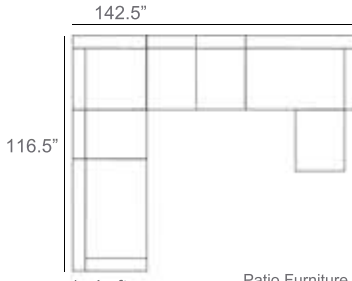

Aura Outdoor Sectional Patio Furniture Combination Ideas

1 - Left  
1 - Corner  
1 - Right  
Patio Furniture Cover Size:  
102" x 102" Sectional Cover  
3008-0001

1 - Left  
1 - Corner  
1 - Right  
1 - Slipper Chair  
Patio Furniture Cover Size:  
102" x 128" Sectional Cover  
3008-0002

1 - Left  
1 - Corner  
1 - Right  
2 - Slipper Chair  
Patio Furniture Cover Size:  
102" x 154" Sectional Cover  
3008-0003

1 - Left  
1 - Corner  
1 - Right  
1 - Slipper Chair  
Patio Furniture Cover Size:  
128" x 102" Sectional Cover  
3008-0005

1 - Left  
1 - Corner  
1 - Right  
1 - Slipper Chair  
Patio Furniture Cover Size:  
154" x 102" Sectional Cover  
3008-0009

1 - Left  
1 - Corner  
1 - Right  
3 - Slipper Chair  
Patio Furniture Cover Size:  
154" x 128" Sectional Cover  
3008-0010

1 - Left  
1 - Corner  
1 - Right  
2 - Slipper Chair  
Patio Furniture Cover Size:  
128" x 128" Sectional Cover  
3008-0006

1 - Left  
1 - Corner  
1 - Right  
3 - Slipper Chair  
1 - Side Ottoman  
Patio Furniture Cover Size:  
128" x 154" Sectional Cover  
3008-0007