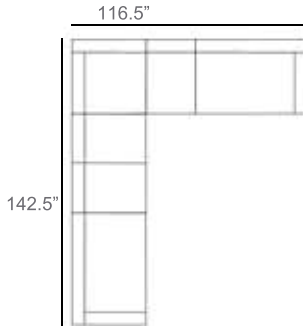

Aura Outdoor Sectional Patio Furniture Combination Ideas

1 - Left  
1 - Corner  
1 - Right  
Patio Furniture Cover Size:  
102" x 102" Sectional Cover  
3008-0001

1 - Left  
1 - Corner  
1 - Right  
1 - Slipper Chair  
Patio Furniture Cover Size:  
102" x 128" Sectional Cover  
3008-0002

1 - Left  
1 - Corner  
1 - Right  
2 - Slipper Chair  
Patio Furniture Cover Size:  
102" x 154" Sectional Cover  
3008-0003

1 - Left  
1 - Corner  
1 - Right  
1 - Slipper Chair  
Patio Furniture Cover Size:  
128" x 102" Sectional Cover  
3008-0005

1 - Left  
1 - Corner  
1 - Right  
1 - Slipper Chair  
Patio Furniture Cover Size:  
154" x 102" Sectional Cover  
3008-0009

1 - Left  
1 - Corner  
1 - Right  
3 - Slipper Chair  
Patio Furniture Cover Size:  
154" x 128" Sectional Cover  
3008-0010

1 - Left  
1 - Corner  
1 - Right  
2 - Slipper Chair  
Patio Furniture Cover Size:  
128" x 128" Sectional Cover  
3008-0006

1 - Left  
1 - Corner  
1 - Right  
3 - Slipper Chair  
1 - Side Ottoman  
Patio Furniture Cover Size:  
128" x 154" Sectional Cover  
3008-0007