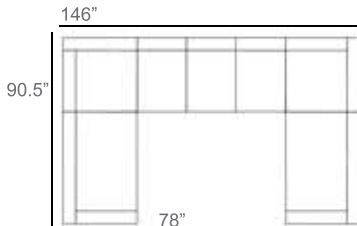

1 - Left
2 - Corner
1 - Right
3 - Slipper Chair
Patio Furniture Cover Size:
159" x 100" Section Cover
3007-1004