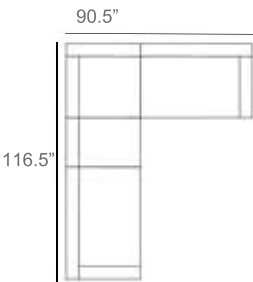

Aura Outdoor Sectional Patio Furniture Combination Ideas

1 - Left  
1 - Corner  
1 - Right  
Patio Furniture Cover Size:  
102" x 102" Sectional Cover  
3008-0001

1 - Left  
1 - Corner  
1 - Right  
1 - Slipper Chair  
Patio Furniture Cover Size:  
102" x 128" Sectional Cover  
3008-0002

1 - Left  
1 - Corner  
1 - Right  
2 - Slipper Chair  
Patio Furniture Cover Size:  
102" x 154" Sectional Cover  
3008-0003

1 - Left  
1 - Corner  
1 - Right  
1 - Slipper Chair  
Patio Furniture Cover Size:  
128" x 102" Sectional Cover  
3008-0005

1 - Left  
1 - Corner  
1 - Right  
1 - Slipper Chair  
Patio Furniture Cover Size:  
154" x 102" Sectional Cover  
3008-0009

1 - Left  
1 - Corner  
1 - Right  
3 - Slipper Chair  
Patio Furniture Cover Size:  
154" x 128" Sectional Cover  
3008-0010

1 - Left  
1 - Corner  
1 - Right  
2 - Slipper Chair  
Patio Furniture Cover Size:  
128" x 128" Sectional Cover  
3008-0006

1 - Left  
1 - Corner  
1 - Right  
3 - Slipper Chair  
1 - Side Ottoman  
Patio Furniture Cover Size:  
128" x 154" Sectional Cover  
3008-0007