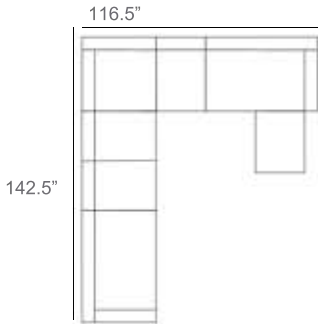

1 - Left  
1 - Corner  
1 - Right  
2 - Slipper Chair  
Patio Furniture Cover Size:  
102" x 154" Sectional Cover  
3008-0003

1 - Left  
1 - Corner  
1 - Right  
1 - Slipper Chair  
Patio Furniture Cover Size:  
128" x 102" Sectional Cover  
3008-0005

1 - Left  
1 - Corner  
1 - Right  
1 - Slipper Chair  
Patio Furniture Cover Size:  
154" x 102" Sectional Cover  
3008-0009

1 - Left  
1 - Corner  
1 - Right  
3 - Slipper Chair  
Patio Furniture Cover Size:  
154" x 128" Sectional Cover  
3008-0010

1 - Left  
1 - Corner  
1 - Right  
2 - Slipper Chair  
Patio Furniture Cover Size:  
128" x 128" Sectional Cover  
3008-0006

1 - Left  
1 - Corner  
1 - Right  
3 - Slipper Chair  
1 - Side Ottoman  
Patio Furniture Cover Size:  
128" x 154" Sectional Cover  
3008-0007

1 - Left  
1 - Corner  
1 - Right  
3 - Slipper Chair  
1 - Side Ottoman  
Patio Furniture Cover Size:  
154" x 128" Sectional Cover  
3008-0010

1 - Left  
2 - Corner  
1 - Right  
3 - Slipper Chair  
Patio Furniture Cover Size:  
159" x 100" Section Cover  
3007-1004