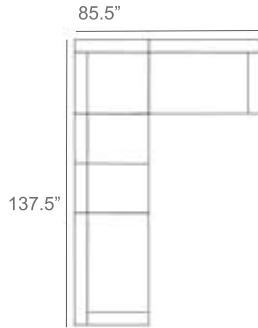

Cove Rope Outdoor Sectional Patio Furniture Combination Ideas

1 - Left  
1 - Corner  
1 - Right  
Patio Furniture Cover Size:  
102" x 102" Sectional Cover  
3008-0001

1 - Left  
1 - Corner  
1 - Right  
1 - Slipper Chair  
Patio Furniture Cover Size:  
102" x 128" Sectional Cover  
3008-0002

1 - Left  
1 - Corner  
1 - Right  
2 - Slipper Chair  
Patio Furniture Cover Size:  
102" x 154" Sectional Cover  
3008-0003

1 - Left  
1 - Corner  
1 - Right  
1 - Slipper Chair  
Patio Furniture Cover Size:  
128" x 102" Sectional Cover  
3008-0005

1 - Left  
1 - Corner  
1 - Right  
1 - Slipper Chair  
Patio Furniture Cover Size:  
154" x 102" Sectional Cover  
3008-0009

1 - Left  
1 - Corner  
1 - Right  
3 - Slipper Chair  
Patio Furniture Cover Size:  
154" x 128" Sectional Cover  
3008-0010

1 - Left  
1 - Corner  
1 - Right  
2 - Slipper Chair  
Patio Furniture Cover Size:  
128" x 128" Sectional Cover  
3008-0006

1 - Left  
1 - Corner  
1 - Right  
3 - Slipper Chair  
1 - Side Ottoman  
Patio Furniture Cover Size:  
128" x 154" Sectional Cover  
3008-0007