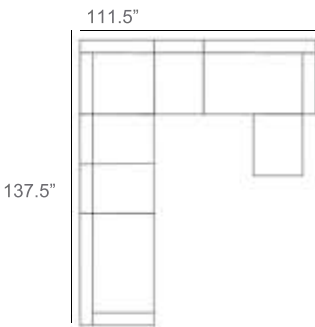

1 - Left  
1 - Corner  
1 - Right  
2 - Slipper Chair  
Patio Furniture Cover Size:  
102" x 154" Sectional Cover  
3008-0003

1 - Left  
1 - Corner  
1 - Right  
1 - Slipper Chair  
Patio Furniture Cover Size:  
128" x 102" Sectional Cover  
3008-0005

1 - Left  
1 - Corner  
1 - Right  
1 - Slipper Chair  
Patio Furniture Cover Size:  
154" x 102" Sectional Cover  
3008-0009

1 - Left  
1 - Corner  
1 - Right  
3 - Slipper Chair  
Patio Furniture Cover Size:  
154" x 128" Sectional Cover  
3008-0010

1 - Left  
1 - Corner  
1 - Right  
2 - Slipper Chair  
Patio Furniture Cover Size:  
128" x 128" Sectional Cover  
3008-0006

1 - Left  
1 - Corner  
1 - Right  
3 - Slipper Chair  
1 - Side Ottoman  
Patio Furniture Cover Size:  
128" x 154" Sectional Cover  
3008-0007

1 - Left  
1 - Corner  
1 - Right  
3 - Slipper Chair  
1 - Side Ottoman  
Patio Furniture Cover Size:  
154" x 128" Sectional Cover  
3008-0010

1 - Left  
2 - Corner  
1 - Right  
3 - Slipper Chair  
Patio Furniture Cover Size:  
159" x 100" Section Cover  
3007-1004