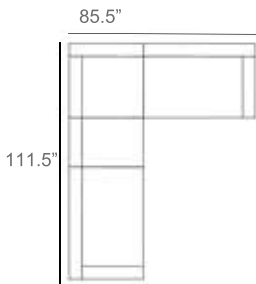

Cove Rope Outdoor Sectional Patio Furniture Combination Ideas

1 - Left  
1 - Corner  
1 - Right  
Patio Furniture Cover Size:  
102" x 102" Sectional Cover  
3008-0001

1 - Left  
1 - Corner  
1 - Right  
1 - Slipper Chair  
Patio Furniture Cover Size:  
102" x 128" Sectional Cover  
3008-0002

1 - Left  
1 - Corner  
1 - Right  
2 - Slipper Chair  
Patio Furniture Cover Size:  
102" x 154" Sectional Cover  
3008-0003

1 - Left  
1 - Corner  
1 - Right  
1 - Slipper Chair  
Patio Furniture Cover Size:  
128" x 102" Sectional Cover  
3008-0005

1 - Left  
1 - Corner  
1 - Right  
1 - Slipper Chair  
Patio Furniture Cover Size:  
154" x 102" Sectional Cover  
3008-0009

1 - Left  
1 - Corner  
1 - Right  
3 - Slipper Chair  
Patio Furniture Cover Size:  
154" x 128" Sectional Cover  
3008-0010

1 - Left  
1 - Corner  
1 - Right  
2 - Slipper Chair  
Patio Furniture Cover Size:  
128" x 128" Sectional Cover  
3008-0006

1 - Left  
1 - Corner  
1 - Right  
3 - Slipper Chair  
1 - Side Ottoman  
Patio Furniture Cover Size:  
128" x 154" Sectional Cover  
3008-0007