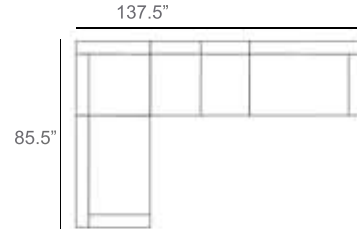

Cove Rope Outdoor Sectional Patio Furniture Combination Ideas

1 - Left  
1 - Corner  
1 - Right  
Patio Furniture Cover Size:  
102" x 102" Sectional Cover  
3008-0001

1 - Left  
1 - Corner  
1 - Right  
1 - Slipper Chair  
Patio Furniture Cover Size:  
102" x 128" Sectional Cover  
3008-0002

1 - Left  
1 - Corner  
1 - Right  
2 - Slipper Chair  
Patio Furniture Cover Size:  
102" x 154" Sectional Cover  
3008-0003

1 - Left  
1 - Corner  
1 - Right  
1 - Slipper Chair  
Patio Furniture Cover Size:  
128" x 102" Sectional Cover  
3008-0005

1 - Left  
1 - Corner  
1 - Right  
1 - Slipper Chair  
Patio Furniture Cover Size:  
154" x 102" Sectional Cover  
3008-0009

1 - Left  
1 - Corner  
1 - Right  
3 - Slipper Chair  
Patio Furniture Cover Size:  
154" x 128" Sectional Cover  
3008-0010

1 - Left  
1 - Corner  
1 - Right  
2 - Slipper Chair  
Patio Furniture Cover Size:  
128" x 128" Sectional Cover  
3008-0006

1 - Left  
1 - Corner  
1 - Right  
3 - Slipper Chair  
1 - Side Ottoman  
Patio Furniture Cover Size:  
128" x 154" Sectional Cover  
3008-0007