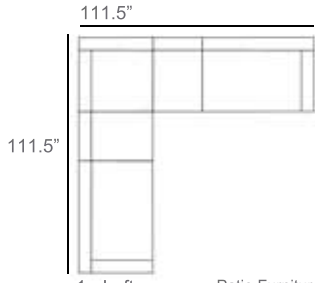

Cove Rope Outdoor Sectional Patio Furniture Combination Ideas

1 - Left  
1 - Corner  
1 - Right  
Patio Furniture Cover Size:  
102" x 102" Sectional Cover  
3008-0001

1 - Left  
1 - Corner  
1 - Right  
1 - Slipper Chair  
Patio Furniture Cover Size:  
102" x 128" Sectional Cover  
3008-0002

1 - Left  
1 - Corner  
1 - Right  
2 - Slipper Chair  
Patio Furniture Cover Size:  
102" x 154" Sectional Cover  
3008-0003

1 - Left  
1 - Corner  
1 - Right  
1 - Slipper Chair  
Patio Furniture Cover Size:  
128" x 102" Sectional Cover  
3008-0005

1 - Left  
1 - Corner  
1 - Right  
1 - Slipper Chair  
Patio Furniture Cover Size:  
154" x 102" Sectional Cover  
3008-0009

1 - Left  
1 - Corner  
1 - Right  
3 - Slipper Chair  
Patio Furniture Cover Size:  
154" x 128" Sectional Cover  
3008-0010

1 - Left  
1 - Corner  
1 - Right  
2 - Slipper Chair  
Patio Furniture Cover Size:  
128" x 128" Sectional Cover  
3008-0006

1 - Left  
1 - Corner  
1 - Right  
3 - Slipper Chair  
1 - Side Ottoman  
Patio Furniture Cover Size:  
128" x 154" Sectional Cover  
3008-0007