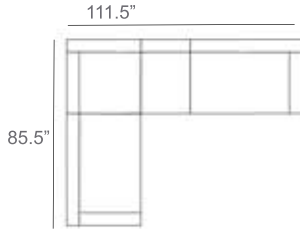

Cove Rope Outdoor Sectional Patio Furniture Combination Ideas

1 - Left  
1 - Corner  
1 - Right  
Patio Furniture Cover Size:  
102" x 102" Sectional Cover  
3008-0001

1 - Left  
1 - Corner  
1 - Right  
1 - Slipper Chair  
Patio Furniture Cover Size:  
102" x 128" Sectional Cover  
3008-0002

1 - Left  
1 - Corner  
1 - Right  
2 - Slipper Chair  
Patio Furniture Cover Size:  
102" x 154" Sectional Cover  
3008-0003

1 - Left  
1 - Corner  
1 - Right  
1 - Slipper Chair  
Patio Furniture Cover Size:  
128" x 102" Sectional Cover  
3008-0005

1 - Left  
1 - Corner  
1 - Right  
1 - Slipper Chair  
Patio Furniture Cover Size:  
154" x 102" Sectional Cover  
3008-0009

1 - Left  
1 - Corner  
1 - Right  
3 - Slipper Chair  
Patio Furniture Cover Size:  
154" x 128" Sectional Cover  
3008-0010

1 - Left  
1 - Corner  
1 - Right  
2 - Slipper Chair  
Patio Furniture Cover Size:  
128" x 128" Sectional Cover  
3008-0006

1 - Left  
1 - Corner  
1 - Right  
3 - Slipper Chair  
1 - Side Ottoman  
Patio Furniture Cover Size:  
128" x 154" Sectional Cover  
3008-0007