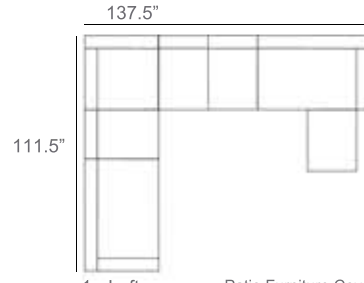

Cove Rope Outdoor Sectional Patio Furniture Combination Ideas

1 - Left  
1 - Corner  
1 - Right  
Patio Furniture Cover Size:  
102" x 102" Sectional Cover  
3008-0001

1 - Left  
1 - Corner  
1 - Right  
1 - Slipper Chair  
Patio Furniture Cover Size:  
102" x 128" Sectional Cover  
3008-0002

1 - Left  
1 - Corner  
1 - Right  
2 - Slipper Chair  
Patio Furniture Cover Size:  
102" x 154" Sectional Cover  
3008-0003

1 - Left  
1 - Corner  
1 - Right  
1 - Slipper Chair  
Patio Furniture Cover Size:  
128" x 102" Sectional Cover  
3008-0005

1 - Left  
1 - Corner  
1 - Right  
1 - Slipper Chair  
Patio Furniture Cover Size:  
154" x 102" Sectional Cover  
3008-0009

1 - Left  
1 - Corner  
1 - Right  
3 - Slipper Chair  
Patio Furniture Cover Size:  
154" x 128" Sectional Cover  
3008-0010

1 - Left  
1 - Corner  
1 - Right  
2 - Slipper Chair  
Patio Furniture Cover Size:  
128" x 128" Sectional Cover  
3008-0006

1 - Left  
1 - Corner  
1 - Right  
3 - Slipper Chair  
1 - Side Ottoman  
Patio Furniture Cover Size:  
128" x 154" Sectional Cover  
3008-0007