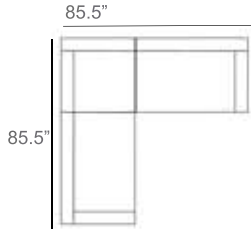

Cove Rope Outdoor Sectional Patio Furniture Combination Ideas

1 - Left  
1 - Corner  
1 - Right  
Patio Furniture Cover Size:  
102" x 102" Sectional Cover  
3008-0001

1 - Left  
1 - Corner  
1 - Right  
1 - Slipper Chair  
Patio Furniture Cover Size:  
102" x 128" Sectional Cover  
3008-0002

1 - Left  
1 - Corner  
1 - Right  
2 - Slipper Chair  
Patio Furniture Cover Size:  
102" x 154" Sectional Cover  
3008-0003

1 - Left  
1 - Corner  
1 - Right  
1 - Slipper Chair  
Patio Furniture Cover Size:  
128" x 102" Sectional Cover  
3008-0005

1 - Left  
1 - Corner  
1 - Right  
1 - Slipper Chair  
Patio Furniture Cover Size:  
154" x 102" Sectional Cover  
3008-0009

1 - Left  
1 - Corner  
1 - Right  
3 - Slipper Chair  
Patio Furniture Cover Size:  
154" x 128" Sectional Cover  
3008-0010

1 - Left  
1 - Corner  
1 - Right  
2 - Slipper Chair  
Patio Furniture Cover Size:  
128" x 128" Sectional Cover  
3008-0006

1 - Left  
1 - Corner  
1 - Right  
3 - Slipper Chair  
1 - Side Ottoman  
Patio Furniture Cover Size:  
128" x 154" Sectional Cover  
3008-0007