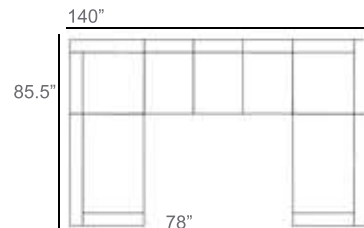

1 - Left  
1 - Corner  
1 - Right  
2 - Slipper Chair  
Patio Furniture Cover Size:  
102" x 154" Sectional Cover  
3008-0003

1 - Left  
1 - Corner  
1 - Right  
1 - Slipper Chair  
Patio Furniture Cover Size:  
128" x 102" Sectional Cover  
3008-0005

1 - Left  
1 - Corner  
1 - Right  
1 - Slipper Chair  
Patio Furniture Cover Size:  
154" x 102" Sectional Cover  
3008-0009

1 - Left  
1 - Corner  
1 - Right  
3 - Slipper Chair  
Patio Furniture Cover Size:  
154" x 128" Sectional Cover  
3008-0010

1 - Left  
1 - Corner  
1 - Right  
2 - Slipper Chair  
Patio Furniture Cover Size:  
128" x 128" Sectional Cover  
3008-0006

1 - Left  
1 - Corner  
1 - Right  
3 - Slipper Chair  
1 - Side Ottoman  
Patio Furniture Cover Size:  
128" x 154" Sectional Cover  
3008-0007

1 - Left  
1 - Corner  
1 - Right  
3 - Slipper Chair  
1 - Side Ottoman  
Patio Furniture Cover Size:  
154" x 128" Sectional Cover  
3008-0010

1 - Left  
2 - Corner  
1 - Right  
3 - Slipper Chair  
Patio Furniture Cover Size:  
159" x 100" Section Cover  
3007-1004