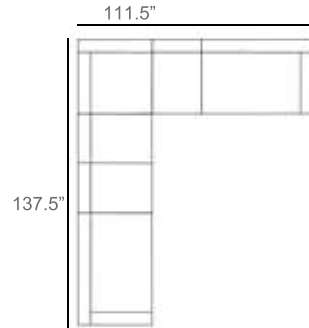

Cove Rope Outdoor Sectional Patio Furniture Combination Ideas

1 - Left  
1 - Corner  
1 - Right  
Patio Furniture Cover Size:  
102" x 102" Sectional Cover  
3008-0001

1 - Left  
1 - Corner  
1 - Right  
1 - Slipper Chair  
Patio Furniture Cover Size:  
102" x 128" Sectional Cover  
3008-0002

1 - Left  
1 - Corner  
1 - Right  
2 - Slipper Chair  
Patio Furniture Cover Size:  
102" x 154" Sectional Cover  
3008-0003

1 - Left  
1 - Corner  
1 - Right  
1 - Slipper Chair  
Patio Furniture Cover Size:  
128" x 102" Sectional Cover  
3008-0005

1 - Left  
1 - Corner  
1 - Right  
1 - Slipper Chair  
Patio Furniture Cover Size:  
154" x 102" Sectional Cover  
3008-0009

1 - Left  
1 - Corner  
1 - Right  
3 - Slipper Chair  
Patio Furniture Cover Size:  
154" x 128" Sectional Cover  
3008-0010

1 - Left  
1 - Corner  
1 - Right  
2 - Slipper Chair  
Patio Furniture Cover Size:  
128" x 128" Sectional Cover  
3008-0006

1 - Left  
1 - Corner  
1 - Right  
3 - Slipper Chair  
1 - Side Ottoman  
Patio Furniture Cover Size:  
128" x 154" Sectional Cover  
3008-0007