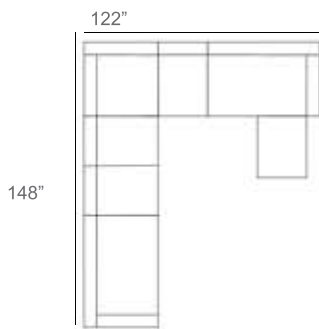

1 - Left
1 - Corner
1 - Right
2 - Slipper Chair
Patio Furniture Cover Size:
102" x 154" Sectional Cover
3008-0003

1 - Left
1 - Corner
1 - Right
1 - Slipper Chair
Patio Furniture Cover Size:
128" x 102" Sectional Cover
3008-0005

1 - Left
1 - Corner
1 - Right
1 - Slipper Chair
Patio Furniture Cover Size:
154" x 102" Sectional Cover
3008-0009

1 - Left
1 - Corner
1 - Right
3 - Slipper Chair
Patio Furniture Cover Size:
154" x 128" Sectional Cover
3008-0010

1 - Left
1 - Corner
1 - Right
2 - Slipper Chair
Patio Furniture Cover Size:
128" x 128" Sectional Cover
3008-0006

1 - Left
1 - Corner
1 - Right
3 - Slipper Chair
1 - Side Ottoman
Patio Furniture Cover Size:
128" x 154" Sectional Cover
3008-0007

1 - Left
1 - Corner
1 - Right
3 - Slipper Chair
1 - Side Ottoman
Patio Furniture Cover Size:
154" x 128" Sectional Cover
3008-0010

1 - Left
2 - Corner
1 - Right
3 - Slipper Chair
Patio Furniture Cover Size:
159" x 100" Section Cover
3007-1004