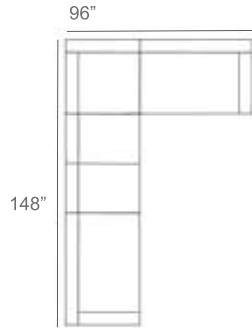

Ibiza Upholstered Outdoor Sectional Patio Furniture Combination Ideas

1 - Left
1 - Corner
1 - Right
Patio Furniture Cover Size:
102" x 102" Sectional Cover
3008-0001

1 - Left
1 - Corner
1 - Right
1 - Slipper Chair
Patio Furniture Cover Size:
102" x 128" Sectional Cover
3008-0002

1 - Left
1 - Corner
1 - Right
2 - Slipper Chair
Patio Furniture Cover Size:
102" x 154" Sectional Cover
3008-0003

1 - Left
1 - Corner
1 - Right
1 - Slipper Chair
Patio Furniture Cover Size:
128" x 102" Sectional Cover
3008-0005

1 - Left
1 - Corner
1 - Right
1 - Slipper Chair
Patio Furniture Cover Size:
154" x 102" Sectional Cover
3008-0009

1 - Left
1 - Corner
1 - Right
3 - Slipper Chair
Patio Furniture Cover Size:
154" x 128" Sectional Cover
3008-0010

1 - Left
1 - Corner
1 - Right
2 - Slipper Chair
Patio Furniture Cover Size:
128" x 128" Sectional Cover
3008-0006

1 - Left
1 - Corner
1 - Right
3 - Slipper Chair
1 - Side Ottoman
Patio Furniture Cover Size:
128" x 154" Sectional Cover
3008-0007