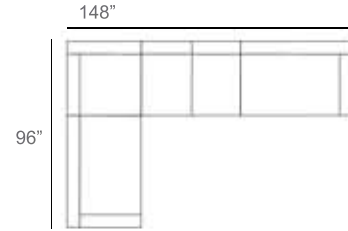

Ibiza Upholstered Outdoor Sectional Patio Furniture Combination Ideas

1 - Left
1 - Corner
1 - Right
Patio Furniture Cover Size:
102" x 102" Sectional Cover
3008-0001

1 - Left
1 - Corner
1 - Right
1 - Slipper Chair
Patio Furniture Cover Size:
102" x 128" Sectional Cover
3008-0002

1 - Left
1 - Corner
1 - Right
2 - Slipper Chair
Patio Furniture Cover Size:
102" x 154" Sectional Cover
3008-0003

1 - Left
1 - Corner
1 - Right
1 - Slipper Chair
Patio Furniture Cover Size:
128" x 102" Sectional Cover
3008-0005

1 - Left
1 - Corner
1 - Right
1 - Slipper Chair
Patio Furniture Cover Size:
154" x 102" Sectional Cover
3008-0009

1 - Left
1 - Corner
1 - Right
3 - Slipper Chair
Patio Furniture Cover Size:
154" x 128" Sectional Cover
3008-0010