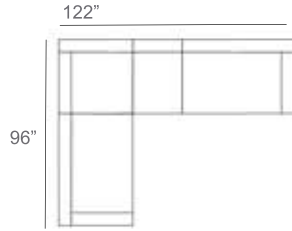

Ibiza Upholstered Outdoor Sectional Patio Furniture Combination Ideas

1 - Left
1 - Corner
1 - Right
Patio Furniture Cover Size:
102" x 102" Sectional Cover
3008-0001

1 - Left
1 - Corner
1 - Right
1 - Slipper Chair
Patio Furniture Cover Size:
102" x 128" Sectional Cover
3008-0002

1 - Left
1 - Corner
1 - Right
2 - Slipper Chair
Patio Furniture Cover Size:
102" x 154" Sectional Cover
3008-0003

1 - Left
1 - Corner
1 - Right
1 - Slipper Chair
Patio Furniture Cover Size:
128" x 102" Sectional Cover
3008-0005

1 - Left
1 - Corner
1 - Right
1 - Slipper Chair
Patio Furniture Cover Size:
154" x 102" Sectional Cover
3008-0009

1 - Left
1 - Corner
1 - Right
3 - Slipper Chair
Patio Furniture Cover Size:
154" x 128" Sectional Cover
3008-0010

1 - Left
1 - Corner
1 - Right
2 - Slipper Chair
Patio Furniture Cover Size:
128" x 128" Sectional Cover
3008-0006

1 - Left
1 - Corner
1 - Right
3 - Slipper Chair
1 - Side Ottoman
Patio Furniture Cover Size:
128" x 154" Sectional Cover
3008-0007