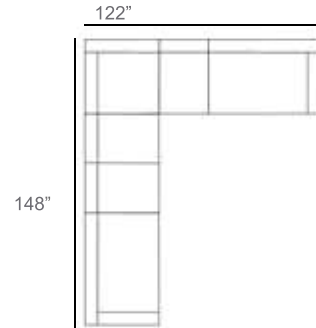

Ibiza Upholstered Outdoor Sectional Patio Furniture Combination Ideas

1 - Left
1 - Corner
1 - Right
Patio Furniture Cover Size:
102" x 102" Sectional Cover
3008-0001

1 - Left
1 - Corner
1 - Right
1 - Slipper Chair
Patio Furniture Cover Size:
102" x 128" Sectional Cover
3008-0002

1 - Left
1 - Corner
1 - Right
2 - Slipper Chair
Patio Furniture Cover Size:
102" x 154" Sectional Cover
3008-0003

1 - Left
1 - Corner
1 - Right
1 - Slipper Chair
Patio Furniture Cover Size:
128" x 102" Sectional Cover
3008-0005

1 - Left
1 - Corner
1 - Right
1 - Slipper Chair
Patio Furniture Cover Size:
154" x 102" Sectional Cover
3008-0009

1 - Left
1 - Corner
1 - Right
3 - Slipper Chair
Patio Furniture Cover Size:
154" x 128" Sectional Cover
3008-0010

1 - Left
1 - Corner
1 - Right
2 - Slipper Chair
Patio Furniture Cover Size:
128" x 128" Sectional Cover
3008-0006

1 - Left
1 - Corner
1 - Right
3 - Slipper Chair
1 - Side Ottoman
Patio Furniture Cover Size:
128" x 154" Sectional Cover
3008-0007