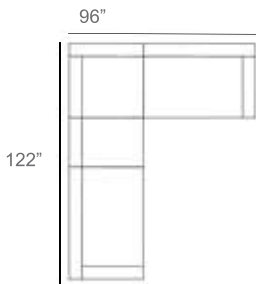

Ibiza Upholstered Outdoor Sectional Patio Furniture Combination Ideas

1 - Left
1 - Corner
1 - Right
Patio Furniture Cover Size:
102" x 102" Sectional Cover
3008-0001

1 - Left
1 - Corner
1 - Right
1 - Slipper Chair
Patio Furniture Cover Size:
102" x 128" Sectional Cover
3008-0002

1 - Left
1 - Corner
1 - Right
2 - Slipper Chair
Patio Furniture Cover Size:
102" x 154" Sectional Cover
3008-0003

1 - Left
1 - Corner
1 - Right
1 - Slipper Chair
Patio Furniture Cover Size:
128" x 102" Sectional Cover
3008-0005

1 - Left
1 - Corner
1 - Right
1 - Slipper Chair
Patio Furniture Cover Size:
154" x 102" Sectional Cover
3008-0009

1 - Left
1 - Corner
1 - Right
3 - Slipper Chair
Patio Furniture Cover Size:
154" x 128" Sectional Cover
3008-0010

1 - Left
1 - Corner
1 - Right
2 - Slipper Chair
Patio Furniture Cover Size:
128" x 128" Sectional Cover
3008-0006

1 - Left
1 - Corner
1 - Right
3 - Slipper Chair
1 - Side Ottoman
Patio Furniture Cover Size:
128" x 154" Sectional Cover
3008-0007