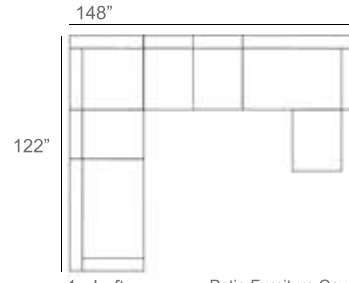

Ibiza Upholstered Outdoor Sectional Patio Furniture Combination Ideas

1 - Left
1 - Corner
1 - Right
Patio Furniture Cover Size:
102" x 102" Sectional Cover
3008-0001

1 - Left
1 - Corner
1 - Right
1 - Slipper Chair
Patio Furniture Cover Size:
102" x 128" Sectional Cover
3008-0002

1 - Left
1 - Corner
1 - Right
2 - Slipper Chair
Patio Furniture Cover Size:
102" x 154" Sectional Cover
3008-0003

1 - Left
1 - Corner
1 - Right
1 - Slipper Chair
Patio Furniture Cover Size:
128" x 102" Sectional Cover
3008-0005

1 - Left
1 - Corner
1 - Right
1 - Slipper Chair
Patio Furniture Cover Size:
154" x 102" Sectional Cover
3008-0009

1 - Left
1 - Corner
1 - Right
3 - Slipper Chair
Patio Furniture Cover Size:
154" x 128" Sectional Cover
3008-0010

1 - Left
1 - Corner
1 - Right
2 - Slipper Chair
Patio Furniture Cover Size:
128" x 128" Sectional Cover
3008-0006

1 - Left
1 - Corner
1 - Right
3 - Slipper Chair
1 - Side Ottoman
Patio Furniture Cover Size:
128" x 154" Sectional Cover
3008-0007