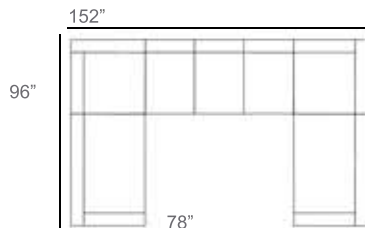

1 - Left
2 - Corner
1 - Right
3 - Slipper Chair
Patio Furniture Cover Size:
159" x 100" Section Cover
3007-1004

www.cabanacoast.com

Ibiza upholstered outdoor furniture is made with Sunbrella® RAIN Fabric