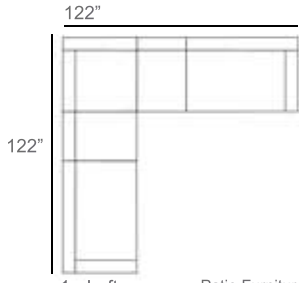

Ibiza Upholstered Outdoor Sectional Patio Furniture Combination Ideas

1 - Left
1 - Corner
1 - Right
Patio Furniture Cover Size:
102" x 102" Sectional Cover
3008-0001

1 - Left
1 - Corner
1 - Right
1 - Slipper Chair
Patio Furniture Cover Size:
102" x 128" Sectional Cover
3008-0002

1 - Left
1 - Corner
1 - Right
2 - Slipper Chair
Patio Furniture Cover Size:
102" x 154" Sectional Cover
3008-0003

1 - Left
1 - Corner
1 - Right
1 - Slipper Chair
Patio Furniture Cover Size:
128" x 102" Sectional Cover
3008-0005

1 - Left
1 - Corner
1 - Right
1 - Slipper Chair
Patio Furniture Cover Size:
154" x 102" Sectional Cover
3008-0009

1 - Left
1 - Corner
1 - Right
3 - Slipper Chair
Patio Furniture Cover Size:
154" x 128" Sectional Cover
3008-0010

1 - Left
1 - Corner
1 - Right
2 - Slipper Chair
Patio Furniture Cover Size:
128" x 128" Sectional Cover
3008-0006

1 - Left
1 - Corner
1 - Right
3 - Slipper Chair
1 - Side Ottoman
Patio Furniture Cover Size:
128" x 154" Sectional Cover
3008-0007