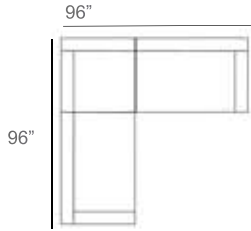

Ibiza Upholstered Outdoor Sectional Patio Furniture Combination Ideas

1 - Left
1 - Corner
1 - Right
Patio Furniture Cover Size:
102" x 102" Sectional Cover
3008-0001

1 - Left
1 - Corner
1 - Right
1 - Slipper Chair
Patio Furniture Cover Size:
102" x 128" Sectional Cover
3008-0002

1 - Left
1 - Corner
1 - Right
2 - Slipper Chair
Patio Furniture Cover Size:
102" x 154" Sectional Cover
3008-0003

1 - Left
1 - Corner
1 - Right
1 - Slipper Chair
Patio Furniture Cover Size:
128" x 102" Sectional Cover
3008-0005

1 - Left
1 - Corner
1 - Right
1 - Slipper Chair
Patio Furniture Cover Size:
154" x 102" Sectional Cover
3008-0009

1 - Left
1 - Corner
1 - Right
3 - Slipper Chair
Patio Furniture Cover Size:
154" x 128" Sectional Cover
3008-0010

1 - Left
1 - Corner
1 - Right
2 - Slipper Chair
Patio Furniture Cover Size:
128" x 128" Sectional Cover
3008-0006

1 - Left
1 - Corner
1 - Right
3 - Slipper Chair
1 - Side Ottoman
Patio Furniture Cover Size:
128" x 154" Sectional Cover
3008-0007