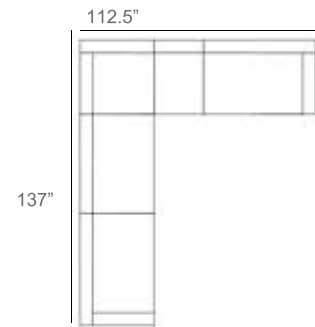

1 - Left
1 - Corner
1 - Right
2 - Slipper Chair
Patio Furniture Cover Size:
102" x 154" Sectional Cover
3008-0003

1 - Left
1 - Corner
1 - Right
1 - Slipper Chair
Patio Furniture Cover Size:
128" x 102" Sectional Cover
3008-0005

1 - Left
1 - Corner
1 - Right
2 - Slipper Chair
Patio Furniture Cover Size:
154" x 102" Sectional Cover
3008-0009

1 - Left
1 - Corner
1 - Right
2 - Slipper Chair
1 - Slipper Chair
Patio Furniture Cover Size:
154" x 128" Sectional Cover
3008-0010

1 - Left
1 - Corner
1 - Right
2 - Slipper Chair
Patio Furniture Cover Size:
128" x 128" Sectional Cover
3008-0006

1 - Left
1 - Corner
1 - Right
2 - Slipper Chair
1 - Slipper Chair
Patio Furniture Cover Size:
128" x 154" Sectional Cover
3008-0007

1 - Left
1 - Corner
1 - Right
1 - Slipper Chair
2 - Slipper Chair
Patio Furniture Cover Size:
154" x 128" Sectional Cover
3008-0010

1 - Left
2 - Corner
1 - Right
2 - Slipper Chair
1 - Slipper Chair
Patio Furniture Cover Size:
159" x 100" Section Cover
3007-1004