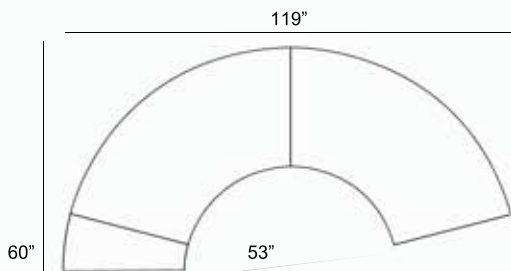

Patio Furniture Cover Size:
159" x 126" Sectional Cover
3007-1006

2 - Curved Sofa

Patio Furniture Cover Size:
126" x 100" Sectional Cover
3007-1003

3 - Curved Sofa

Patio Furniture Cover Size:
159" x 100" Sectional Cover
3007-1004

2 - Curved Sofa
1 - Storage Wedge Table

Patio Furniture Cover Size:
126" x 100" Sectional Cover
3007-1003

3 - Curved Sofa
1 - Storage Wedge Table

Patio Furniture Cover Size:
159" x 100" Sectional Cover
3007-1004