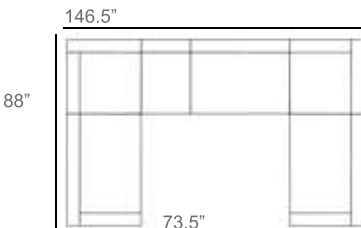

1 - Left
1 - Corner
1 - Right
2 - Slipper Chair
Patio Furniture Cover Size:
102" x 154" Sectional Cover
3008-0003

1 - Left
1 - Corner
1 - Right
1 - Slipper Chair
Patio Furniture Cover Size:
128" x 102" Sectional Cover
3008-0005

1 - Left
1 - Corner
1 - Right
2 - Slipper Chair
Patio Furniture Cover Size:
154" x 102" Sectional Cover
3008-0009

1 - Left
1 - Corner
1 - Right
2 - Slipper Chair
1 - Slipper Chair
Patio Furniture Cover Size:
154" x 128" Sectional Cover
3008-0010

1 - Left
1 - Corner
1 - Right
2 - Slipper Chair
Patio Furniture Cover Size:
128" x 128" Sectional Cover
3008-0006

1 - Left
1 - Corner
1 - Right
2 - Slipper Chair
1 - Slipper Chair
Patio Furniture Cover Size:
128" x 154" Sectional Cover
3008-0007

1 - Left
1 - Corner
1 - Right
1 - Slipper Chair
2 - Slipper Chair
Patio Furniture Cover Size:
154" x 128" Sectional Cover
3008-0010

1 - Left
2 - Corner
1 - Right
2 - Slipper Chair
1 - Slipper Chair
Patio Furniture Cover Size:
159" x 100" Section Cover
3007-1004