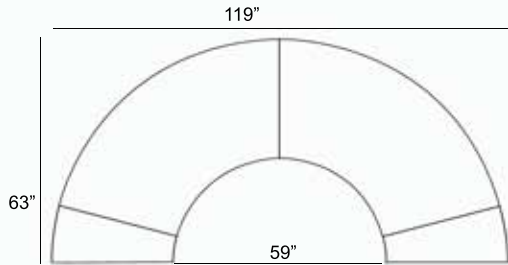

Riverside Curved Wicker Outdoor Sectional Patio Furniture Combination Ideas **CABANA COAST®**

2 - Curved Sofa
2 - Storage Wedge Table

Patio Furniture Cover Size:
126" x 100" Sectional Cover
3007-1003