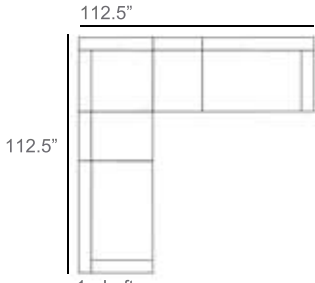

Riverside Wicker Outdoor Sectional Patio Furniture Combination Ideas

1 - Left
1 - Corner
1 - Right
Patio Furniture Cover Size:
102" x 102" Sectional Cover
3008-0001

1 - Left
1 - Corner
1 - Right
1 - Slipper Chair
Patio Furniture Cover Size:
102" x 128" Sectional Cover
3008-0002

1 - Left
1 - Corner
1 - Right
2 - Slipper Chair
Patio Furniture Cover Size:
102" x 154" Sectional Cover
3008-0003

1 - Left
1 - Corner
1 - Right
1 - Slipper Chair
Patio Furniture Cover Size:
128" x 102" Sectional Cover
3008-0005

1 - Left
1 - Corner
1 - Right
2 - Slipper Chair
Patio Furniture Cover Size:
154" x 102" Sectional Cover
3008-0009

1 - Left
1 - Corner
1 - Right
2 - Slipper Chair
1 - Slipper Chair
Patio Furniture Cover Size:
154" x 128" Sectional Cover
3008-0010

1 - Left
1 - Corner
1 - Right
2 - Slipper Chair
Patio Furniture Cover Size:
128" x 128" Sectional Cover
3008-0006

1 - Left
1 - Corner
1 - Right
2 - Slipper Chair
1 - Slipper Chair
Patio Furniture Cover Size:
128" x 154" Sectional Cover
3008-0007