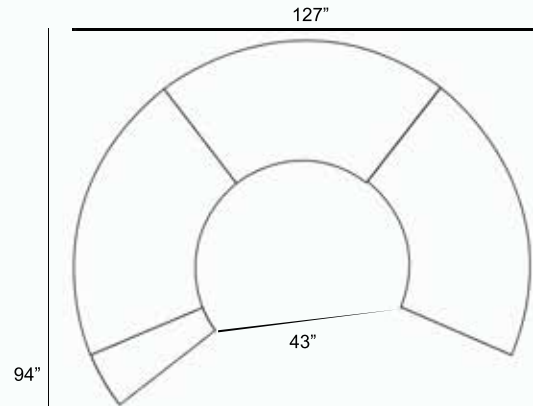

3 - Curved Sofa
1 - Storage Wedge Table

Patio Furniture Cover Size:
159" x 100" Sectional Cover
3007-1004