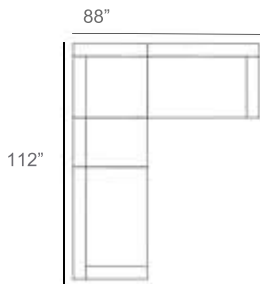

Riverside Wicker Outdoor Sectional Patio Furniture Combination Ideas

1 - Left
1 - Corner
1 - Right
Patio Furniture Cover Size:
102" x 102" Sectional Cover
3008-0001

1 - Left
1 - Corner
1 - Right
1 - Slipper Chair
Patio Furniture Cover Size:
102" x 128" Sectional Cover
3008-0002

1 - Left
1 - Corner
1 - Right
2 - Slipper Chair
Patio Furniture Cover Size:
102" x 154" Sectional Cover
3008-0003

1 - Left
1 - Corner
1 - Right
1 - Slipper Chair
Patio Furniture Cover Size:
128" x 102" Sectional Cover
3008-0005

1 - Left
1 - Corner
1 - Right
2 - Slipper Chair
Patio Furniture Cover Size:
154" x 102" Sectional Cover
3008-0009

1 - Left
1 - Corner
1 - Right
2 - Slipper Chair
1 - Slipper Chair
Patio Furniture Cover Size:
154" x 128" Sectional Cover
3008-0010

1 - Left
1 - Corner
1 - Right
2 - Slipper Chair
Patio Furniture Cover Size:
128" x 128" Sectional Cover
3008-0006

1 - Left
1 - Corner
1 - Right
2 - Slipper Chair
1 - Slipper Chair
Patio Furniture Cover Size:
128" x 154" Sectional Cover
3008-0007