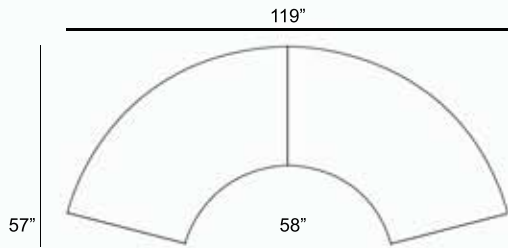

1 - Left
1 - Corner
1 - Right
1 - Slipper Chair
2 - Slipper Chair
Patio Furniture Cover Size:
154" x 128" Sectional Cover
3008-0010

1 - Left
2 - Corner
1 - Right
2 - Slipper Chair
1 - Slipper Chair
Patio Furniture Cover Size:
159" x 100" Section Cover
3007-1004

Riverside Curved Wicker Outdoor Sectional Patio Furniture Combination Ideas **CABANA COAST®**

2 - Curved Sofa
2 - Storage Wedge Table

Patio Furniture Cover Size:
126" x 100" Sectional Cover
3007-1003

3 - Curved Sofa
2 - Storage Wedge Table

Patio Furniture Cover Size:
159" x 126" Sectional Cover
3007-1006

2 - Curved Sofa

Patio Furniture Cover Size:
126" x 100" Sectional Cover
3007-1003

3 - Curved Sofa

Patio Furniture Cover Size:
159" x 100" Sectional Cover
3007-1004