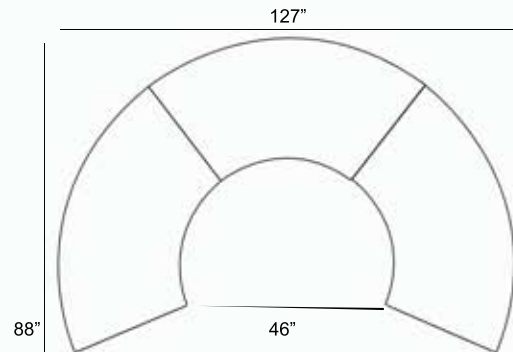

3 - Curved Sofa

Patio Furniture Cover Size:
159" x 100" Sectional Cover
3007-1004