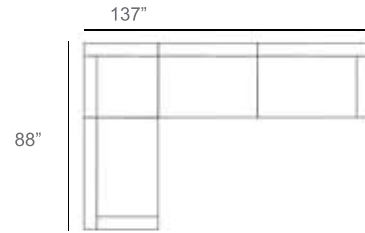

Riverside Wicker Outdoor Sectional Patio Furniture Combination Ideas

1 - Left
1 - Corner
1 - Right
Patio Furniture Cover Size:
102" x 102" Sectional Cover
3008-0001

1 - Left
1 - Corner
1 - Right
1 - Slipper Chair
Patio Furniture Cover Size:
102" x 128" Sectional Cover
3008-0002

1 - Left
1 - Corner
1 - Right
2 - Slipper Chair
Patio Furniture Cover Size:
102" x 154" Sectional Cover
3008-0003

1 - Left
1 - Corner
1 - Right
1 - Slipper Chair
Patio Furniture Cover Size:
128" x 102" Sectional Cover
3008-0005

1 - Left
1 - Corner
1 - Right
2 - Slipper Chair
Patio Furniture Cover Size:
154" x 102" Sectional Cover
3008-0009

1 - Left
1 - Corner
1 - Right
2 - Slipper Chair
1 - Slipper Chair
Patio Furniture Cover Size:
154" x 128" Sectional Cover
3008-0010

1 - Left
1 - Corner
1 - Right
2 - Slipper Chair
Patio Furniture Cover Size:
128" x 128" Sectional Cover
3008-0006

1 - Left
1 - Corner
1 - Right
2 - Slipper Chair
1 - Slipper Chair
Patio Furniture Cover Size:
128" x 154" Sectional Cover
3008-0007