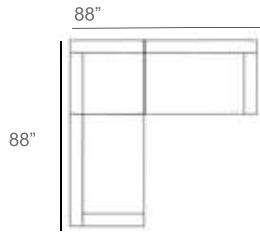

Riverside Wicker Outdoor Sectional Patio Furniture Combination Ideas

1 - Left
1 - Corner
1 - Right
Patio Furniture Cover Size:
102" x 102" Sectional Cover
3008-0001

1 - Left
1 - Corner
1 - Right
1 - Slipper Chair
Patio Furniture Cover Size:
102" x 128" Sectional Cover
3008-0002

1 - Left
1 - Corner
1 - Right
2 - Slipper Chair
Patio Furniture Cover Size:
102" x 154" Sectional Cover
3008-0003

1 - Left
1 - Corner
1 - Right
1 - Slipper Chair
Patio Furniture Cover Size:
128" x 102" Sectional Cover
3008-0005

1 - Left
1 - Corner
1 - Right
2 - Slipper Chair
Patio Furniture Cover Size:
154" x 102" Sectional Cover
3008-0009

1 - Left
1 - Corner
1 - Right
2 - Slipper Chair
1 - Slipper Chair
Patio Furniture Cover Size:
154" x 128" Sectional Cover
3008-0010

1 - Left
1 - Corner
1 - Right
2 - Slipper Chair
Patio Furniture Cover Size:
128" x 128" Sectional Cover
3008-0006

1 - Left
1 - Corner
1 - Right
2 - Slipper Chair
1 - Slipper Chair
Patio Furniture Cover Size:
128" x 154" Sectional Cover
3008-0007