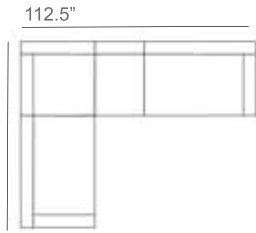

Riverside Wicker Outdoor Sectional Patio Furniture Combination Ideas

1 - Left
1 - Corner
1 - Right
Patio Furniture Cover Size:
102" x 102" Sectional Cover
3008-0001

1 - Left
1 - Corner
1 - Right
1 - Slipper Chair
Patio Furniture Cover Size:
102" x 128" Sectional Cover
3008-0002

1 - Left
1 - Corner
1 - Right
2 - Slipper Chair
Patio Furniture Cover Size:
102" x 154" Sectional Cover
3008-0003

1 - Left
1 - Corner
1 - Right
1 - Slipper Chair
Patio Furniture Cover Size:
128" x 102" Sectional Cover
3008-0005

1 - Left
1 - Corner
1 - Right
2 - Slipper Chair
Patio Furniture Cover Size:
154" x 102" Sectional Cover
3008-0009

1 - Left
1 - Corner
1 - Right
2 - Slipper Chair
1 - Slipper Chair
Patio Furniture Cover Size:
154" x 128" Sectional Cover
3008-0010

1 - Left
1 - Corner
1 - Right
2 - Slipper Chair
Patio Furniture Cover Size:
128" x 128" Sectional Cover
3008-0006

1 - Left
1 - Corner
1 - Right
2 - Slipper Chair
1 - Slipper Chair
Patio Furniture Cover Size:
128" x 154" Sectional Cover
3008-0007