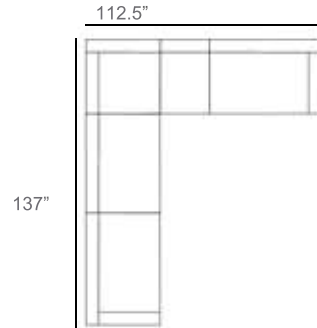

Riverside Wicker Outdoor Sectional Patio Furniture Combination Ideas

1 - Left
1 - Corner
1 - Right
Patio Furniture Cover Size:
102" x 102" Sectional Cover
3008-0001

1 - Left
1 - Corner
1 - Right
1 - Slipper Chair
Patio Furniture Cover Size:
102" x 128" Sectional Cover
3008-0002

1 - Left
1 - Corner
1 - Right
2 - Slipper Chair
Patio Furniture Cover Size:
102" x 154" Sectional Cover
3008-0003

1 - Left
1 - Corner
1 - Right
1 - Slipper Chair
Patio Furniture Cover Size:
128" x 102" Sectional Cover
3008-0005

1 - Left
1 - Corner
1 - Right
2 - Slipper Chair
Patio Furniture Cover Size:
154" x 102" Sectional Cover
3008-0009

1 - Left
1 - Corner
1 - Right
2 - Slipper Chair
1 - Slipper Chair
Patio Furniture Cover Size:
154" x 128" Sectional Cover
3008-0010

1 - Left
1 - Corner
1 - Right
2 - Slipper Chair
Patio Furniture Cover Size:
128" x 128" Sectional Cover
3008-0006

1 - Left
1 - Corner
1 - Right
2 - Slipper Chair
1 - Slipper Chair
Patio Furniture Cover Size:
128" x 154" Sectional Cover
3008-0007