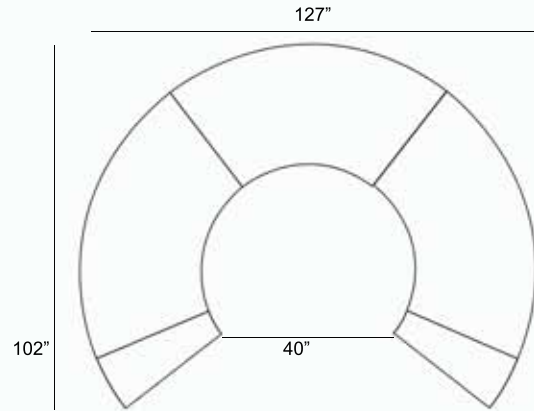

3 - Curved Sofa
2 - Storage Wedge Table

Patio Furniture Cover Size:
159" x 126" Sectional Cover
3007-1006