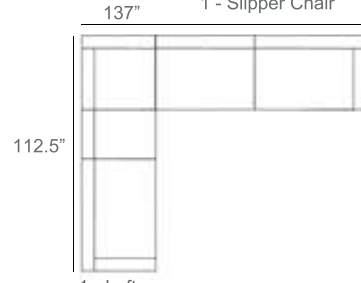

Riverside Wicker Outdoor Sectional Patio Furniture Combination Ideas

1 - Left
1 - Corner
1 - Right
Patio Furniture Cover Size:
102" x 102" Sectional Cover
3008-0001

1 - Left
1 - Corner
1 - Right
1 - Slipper Chair
Patio Furniture Cover Size:
102" x 128" Sectional Cover
3008-0002

1 - Left
1 - Corner
1 - Right
2 - Slipper Chair
Patio Furniture Cover Size:
102" x 154" Sectional Cover
3008-0003

1 - Left
1 - Corner
1 - Right
1 - Slipper Chair
Patio Furniture Cover Size:
128" x 102" Sectional Cover
3008-0005

1 - Left
1 - Corner
1 - Right
2 - Slipper Chair
Patio Furniture Cover Size:
154" x 102" Sectional Cover
3008-0009

1 - Left
1 - Corner
1 - Right
2 - Slipper Chair
1 - Slipper Chair
Patio Furniture Cover Size:
154" x 128" Sectional Cover
3008-0010

1 - Left
1 - Corner
1 - Right
2 - Slipper Chair
Patio Furniture Cover Size:
128" x 128" Sectional Cover
3008-0006

1 - Left
1 - Corner
1 - Right
2 - Slipper Chair
1 - Slipper Chair
Patio Furniture Cover Size:
128" x 154" Sectional Cover
3008-0007