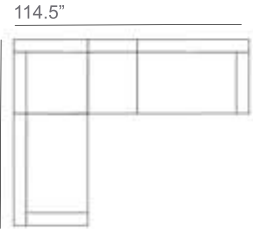

Sedona Wicker Outdoor Sectional Patio Furniture Combination Ideas

1 - Left
1 - Corner
1 - Right
Patio Furniture Cover Size:
102" x 102" Sectional Cover
3008-0001

1 - Left
1 - Corner
1 - Right
1 - Slipper Chair
Patio Furniture Cover Size:
102" x 128" Sectional Cover
3008-0002

1 - Left
1 - Corner
1 - Right
2 - Slipper Chair
Patio Furniture Cover Size:
102" x 154" Sectional Cover
3008-0003

1 - Left
1 - Corner
1 - Right
1 - Slipper Chair
Patio Furniture Cover Size:
128" x 102" Sectional Cover
3008-0005

1 - Left
1 - Corner
1 - Right
1 - Slipper Chair
Patio Furniture Cover Size:
154" x 102" Sectional Cover
3008-0009

1 - Left
1 - Corner
1 - Right
3 - Slipper Chair
Patio Furniture Cover Size:
154" x 128" Sectional Cover
3008-0010

1 - Left
1 - Corner
1 - Right
2 - Slipper Chair
Patio Furniture Cover Size:
128" x 128" Sectional Cover
3008-0006

1 - Left
1 - Corner
1 - Right
3 - Slipper Chair
1 - Side Ottoman
Patio Furniture Cover Size:
128" x 154" Sectional Cover
3008-0007