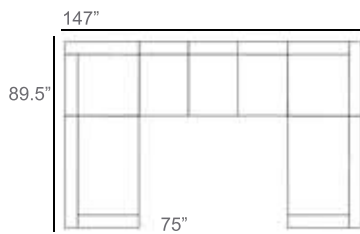

1 - Left
2 - Corner
1 - Right
3 - Slipper Chair
Patio Furniture Cover Size:
159" x 100" Section Cover
3007-1004