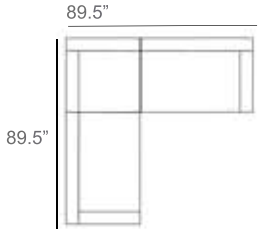

Sedona Wicker Outdoor Sectional Patio Furniture Combination Ideas

1 - Left
1 - Corner
1 - Right
Patio Furniture Cover Size:
102" x 102" Sectional Cover
3008-0001

1 - Left
1 - Corner
1 - Right
1 - Slipper Chair
Patio Furniture Cover Size:
102" x 128" Sectional Cover
3008-0002

1 - Left
1 - Corner
1 - Right
2 - Slipper Chair
Patio Furniture Cover Size:
102" x 154" Sectional Cover
3008-0003

1 - Left
1 - Corner
1 - Right
1 - Slipper Chair
Patio Furniture Cover Size:
128" x 102" Sectional Cover
3008-0005

1 - Left
1 - Corner
1 - Right
1 - Slipper Chair
Patio Furniture Cover Size:
154" x 102" Sectional Cover
3008-0009

1 - Left
1 - Corner
1 - Right
3 - Slipper Chair
Patio Furniture Cover Size:
154" x 128" Sectional Cover
3008-0010

1 - Left
1 - Corner
1 - Right
2 - Slipper Chair
Patio Furniture Cover Size:
128" x 128" Sectional Cover
3008-0006

1 - Left
1 - Corner
1 - Right
3 - Slipper Chair
1 - Side Ottoman
Patio Furniture Cover Size:
128" x 154" Sectional Cover
3008-0007