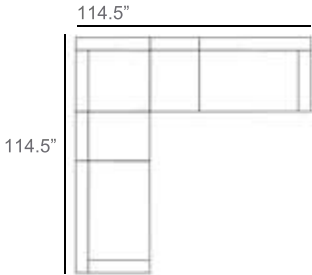

Sedona Wicker Outdoor Sectional Patio Furniture Combination Ideas

1 - Left
1 - Corner
1 - Right
Patio Furniture Cover Size:
102" x 102" Sectional Cover
3008-0001

1 - Left
1 - Corner
1 - Right
1 - Slipper Chair
Patio Furniture Cover Size:
102" x 128" Sectional Cover
3008-0002

1 - Left
1 - Corner
1 - Right
2 - Slipper Chair
Patio Furniture Cover Size:
102" x 154" Sectional Cover
3008-0003

1 - Left
1 - Corner
1 - Right
1 - Slipper Chair
Patio Furniture Cover Size:
128" x 102" Sectional Cover
3008-0005

1 - Left
1 - Corner
1 - Right
1 - Slipper Chair
Patio Furniture Cover Size:
154" x 102" Sectional Cover
3008-0009

1 - Left
1 - Corner
1 - Right
3 - Slipper Chair
Patio Furniture Cover Size:
154" x 128" Sectional Cover
3008-0010

1 - Left
1 - Corner
1 - Right
2 - Slipper Chair
Patio Furniture Cover Size:
128" x 128" Sectional Cover
3008-0006

1 - Left
1 - Corner
1 - Right
3 - Slipper Chair
1 - Side Ottoman
Patio Furniture Cover Size:
128" x 154" Sectional Cover
3008-0007