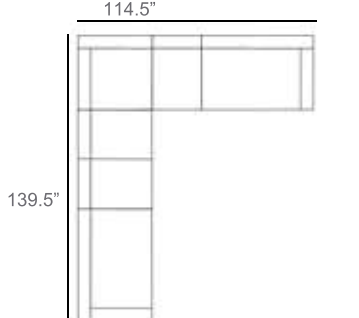

Sedona Wicker Outdoor Sectional Patio Furniture Combination Ideas

1 - Left
1 - Corner
1 - Right
Patio Furniture Cover Size:
102" x 102" Sectional Cover
3008-0001

1 - Left
1 - Corner
1 - Right
1 - Slipper Chair
Patio Furniture Cover Size:
102" x 128" Sectional Cover
3008-0002

1 - Left
1 - Corner
1 - Right
2 - Slipper Chair
Patio Furniture Cover Size:
102" x 154" Sectional Cover
3008-0003

1 - Left
1 - Corner
1 - Right
1 - Slipper Chair
Patio Furniture Cover Size:
128" x 102" Sectional Cover
3008-0005

1 - Left
1 - Corner
1 - Right
1 - Slipper Chair
Patio Furniture Cover Size:
154" x 102" Sectional Cover
3008-0009

1 - Left
1 - Corner
1 - Right
3 - Slipper Chair
Patio Furniture Cover Size:
154" x 128" Sectional Cover
3008-0010

1 - Left
1 - Corner
1 - Right
2 - Slipper Chair
Patio Furniture Cover Size:
128" x 128" Sectional Cover
3008-0006

1 - Left
1 - Corner
1 - Right
3 - Slipper Chair
1 - Side Ottoman
Patio Furniture Cover Size:
128" x 154" Sectional Cover
3008-0007