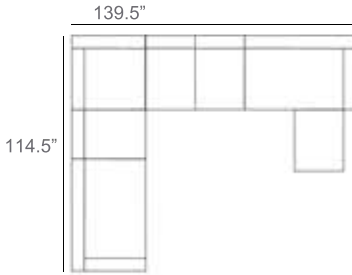

Sedona Wicker Outdoor Sectional Patio Furniture Combination Ideas

1 - Left
1 - Corner
1 - Right
Patio Furniture Cover Size:
102" x 102" Sectional Cover
3008-0001

1 - Left
1 - Corner
1 - Right
1 - Slipper Chair
Patio Furniture Cover Size:
102" x 128" Sectional Cover
3008-0002

1 - Left
1 - Corner
1 - Right
2 - Slipper Chair
Patio Furniture Cover Size:
102" x 154" Sectional Cover
3008-0003

1 - Left
1 - Corner
1 - Right
1 - Slipper Chair
Patio Furniture Cover Size:
128" x 102" Sectional Cover
3008-0005

1 - Left
1 - Corner
1 - Right
1 - Slipper Chair
Patio Furniture Cover Size:
154" x 102" Sectional Cover
3008-0009

1 - Left
1 - Corner
1 - Right
3 - Slipper Chair
Patio Furniture Cover Size:
154" x 128" Sectional Cover
3008-0010

1 - Left
1 - Corner
1 - Right
2 - Slipper Chair
Patio Furniture Cover Size:
128" x 128" Sectional Cover
3008-0006

1 - Left
1 - Corner
1 - Right
3 - Slipper Chair
1 - Side Ottoman
Patio Furniture Cover Size:
128" x 154" Sectional Cover
3008-0007