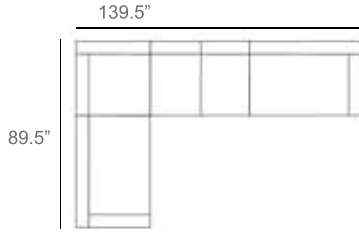

Sedona Wicker Outdoor Sectional Patio Furniture Combination Ideas

1 - Left
1 - Corner
1 - Right
Patio Furniture Cover Size:
102" x 102" Sectional Cover
3008-0001

1 - Left
1 - Corner
1 - Right
1 - Slipper Chair
Patio Furniture Cover Size:
102" x 128" Sectional Cover
3008-0002

1 - Left
1 - Corner
1 - Right
2 - Slipper Chair
Patio Furniture Cover Size:
102" x 154" Sectional Cover
3008-0003

1 - Left
1 - Corner
1 - Right
1 - Slipper Chair
Patio Furniture Cover Size:
128" x 102" Sectional Cover
3008-0005

1 - Left
1 - Corner
1 - Right
1 - Slipper Chair
Patio Furniture Cover Size:
154" x 102" Sectional Cover
3008-0009

1 - Left
1 - Corner
1 - Right
3 - Slipper Chair
Patio Furniture Cover Size:
154" x 128" Sectional Cover
3008-0010

1 - Left
1 - Corner
1 - Right
2 - Slipper Chair
Patio Furniture Cover Size:
128" x 128" Sectional Cover
3008-0006

1 - Left
1 - Corner
1 - Right
3 - Slipper Chair
1 - Side Ottoman
Patio Furniture Cover Size:
128" x 154" Sectional Cover
3008-0007