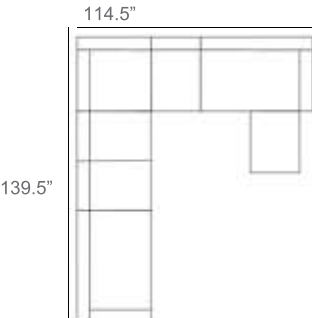

Sedona Wicker Outdoor Sectional Patio Furniture Combination Ideas

1 - Left
1 - Corner
1 - Right
Patio Furniture Cover Size:
102" x 102" Sectional Cover
3008-0001

1 - Left
1 - Corner
1 - Right
1 - Slipper Chair
Patio Furniture Cover Size:
102" x 128" Sectional Cover
3008-0002

1 - Left
1 - Corner
1 - Right
2 - Slipper Chair
Patio Furniture Cover Size:
102" x 154" Sectional Cover
3008-0003

1 - Left
1 - Corner
1 - Right
1 - Slipper Chair
Patio Furniture Cover Size:
128" x 102" Sectional Cover
3008-0005

1 - Left
1 - Corner
1 - Right
1 - Slipper Chair
Patio Furniture Cover Size:
154" x 102" Sectional Cover
3008-0009

1 - Left
1 - Corner
1 - Right
3 - Slipper Chair
Patio Furniture Cover Size:
154" x 128" Sectional Cover
3008-0010

1 - Left
1 - Corner
1 - Right
2 - Slipper Chair
Patio Furniture Cover Size:
128" x 128" Sectional Cover
3008-0006

1 - Left
1 - Corner
1 - Right
3 - Slipper Chair
1 - Side Ottoman
Patio Furniture Cover Size:
128" x 154" Sectional Cover
3008-0007