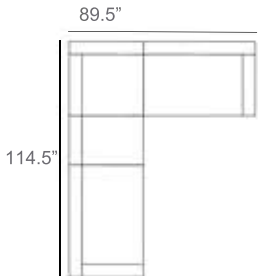

Sedona Wicker Outdoor Sectional Patio Furniture Combination Ideas

1 - Left
1 - Corner
1 - Right
Patio Furniture Cover Size:
102" x 102" Sectional Cover
3008-0001

1 - Left
1 - Corner
1 - Right
1 - Slipper Chair
Patio Furniture Cover Size:
102" x 128" Sectional Cover
3008-0002

1 - Left
1 - Corner
1 - Right
2 - Slipper Chair
Patio Furniture Cover Size:
102" x 154" Sectional Cover
3008-0003

1 - Left
1 - Corner
1 - Right
1 - Slipper Chair
Patio Furniture Cover Size:
128" x 102" Sectional Cover
3008-0005

1 - Left
1 - Corner
1 - Right
1 - Slipper Chair
Patio Furniture Cover Size:
154" x 102" Sectional Cover
3008-0009

1 - Left
1 - Corner
1 - Right
3 - Slipper Chair
Patio Furniture Cover Size:
154" x 128" Sectional Cover
3008-0010

1 - Left
1 - Corner
1 - Right
2 - Slipper Chair
Patio Furniture Cover Size:
128" x 128" Sectional Cover
3008-0006

1 - Left
1 - Corner
1 - Right
3 - Slipper Chair
1 - Side Ottoman
Patio Furniture Cover Size:
128" x 154" Sectional Cover
3008-0007