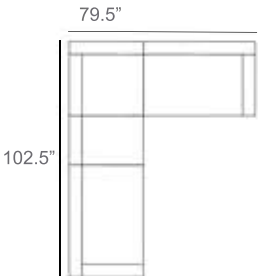

1 - Left
1 - Corner
1 - Right
1 - Slipper Chair
Patio Furniture Cover Size:
128" x 102" Sectional Cover
3008-0005