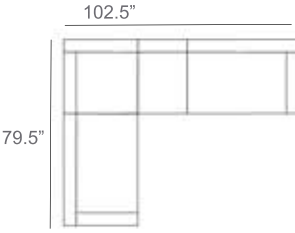

1 - Left
1 - Corner
1 - Right
1 - Slipper Chair
Patio Furniture Cover Size:
102" x 128" Sectional Cover
3008-0002