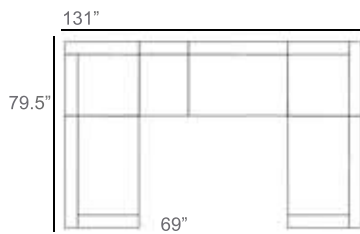

1 - Left
2 - Corner
1 - Right
2 - Slipper Chair
1 - Slipper Chair
Patio Furniture Cover Size:
159" x 100" Section Cover
3007-1004