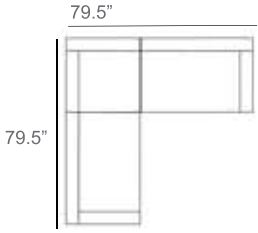

York Wicker Outdoor Sectional Patio Furniture Combination Ideas

1 - Left
1 - Corner
1 - Right
Patio Furniture Cover Size:
102" x 102" Sectional Cover
3008-0001