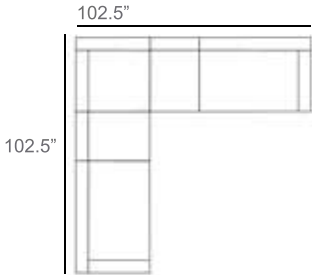

1 - Left
1 - Corner
1 - Right
2 - Slipper Chair
Patio Furniture Cover Size:
128" x 128" Sectional Cover
3008-0006