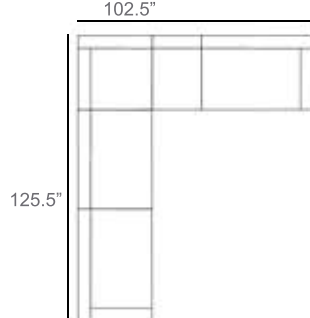

1 - Left
1 - Corner
1 - Right
2 - Slipper Chair
1 - Slipper Chair
Patio Furniture Cover Size:
128" x 128" Sectional Cover
3008-0006