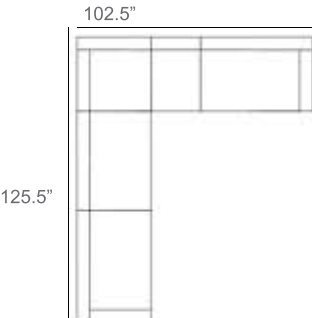

1 - Left
1 - Corner
1 - Right
1 - Slipper Chair
2 - Slipper Chair
Patio Furniture Cover Size:
128" x 128" Sectional Cover
3008-0006