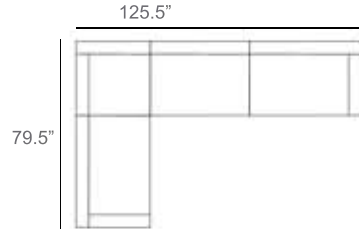

1 - Left
1 - Corner
1 - Right
2 - Slipper Chair
Patio Furniture Cover Size:
102" x 128" Sectional Cover
3008-0002