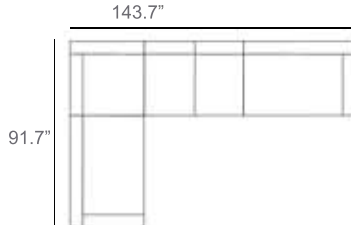

Belvedere Outdoor Sectional Patio Furniture Combination Ideas

1 - Left
1 - Corner
1 - Right
Patio Furniture Cover Size:
102" x 102" Sectional Cover
3008-0001

1 - Left
1 - Corner
1 - Right
1 - Slipper Chair
Patio Furniture Cover Size:
102" x 128" Sectional Cover
3008-0002

1 - Left
1 - Corner
1 - Right
2 - Slipper Chair
Patio Furniture Cover Size:
102" x 154" Sectional Cover
3008-0003

1 - Left
1 - Corner
1 - Right
1 - Slipper Chair
Patio Furniture Cover Size:
128" x 102" Sectional Cover
3008-0005

1 - Left
1 - Corner
1 - Right
1 - Slipper Chair
Patio Furniture Cover Size:
154" x 102" Sectional Cover
3008-0009

1 - Left
1 - Corner
1 - Right
3 - Slipper Chair
Patio Furniture Cover Size:
154" x 128" Sectional Cover
3008-0010

1 - Left
1 - Corner
1 - Right
2 - Slipper Chair
Patio Furniture Cover Size:
128" x 128" Sectional Cover
3008-0006

1 - Left
1 - Corner
1 - Right
3 - Slipper Chair
1 - Side Ottoman
Patio Furniture Cover Size:
128" x 154" Sectional Cover
3008-0007