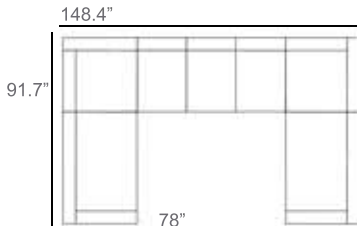

1 - Left
1 - Corner
1 - Right
2 - Slipper Chair
Patio Furniture Cover Size:
102" x 154" Sectional Cover
3008-0003

1 - Left
1 - Corner
1 - Right
1 - Slipper Chair
Patio Furniture Cover Size:
128" x 102" Sectional Cover
3008-0005

1 - Left
1 - Corner
1 - Right
1 - Slipper Chair
Patio Furniture Cover Size:
154" x 102" Sectional Cover
3008-0009

1 - Left
1 - Corner
1 - Right
3 - Slipper Chair
Patio Furniture Cover Size:
154" x 128" Sectional Cover
3008-0010

1 - Left
1 - Corner
1 - Right
2 - Slipper Chair
Patio Furniture Cover Size:
128" x 128" Sectional Cover
3008-0006

1 - Left
1 - Corner
1 - Right
3 - Slipper Chair
1 - Side Ottoman
Patio Furniture Cover Size:
128" x 154" Sectional Cover
3008-0007

1 - Left
1 - Corner
1 - Right
3 - Slipper Chair
1 - Side Ottoman
Patio Furniture Cover Size:
154" x 128" Sectional Cover
3008-0010

1 - Left
2 - Corner
1 - Right
3 - Slipper Chair
Patio Furniture Cover Size:
159" x 100" Section Cover
3007-1004