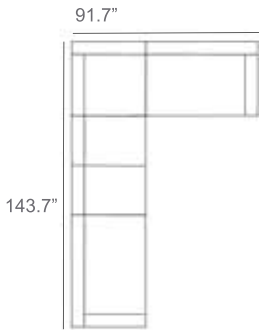

Belvedere Outdoor Sectional Patio Furniture Combination Ideas

1 - Left
1 - Corner
1 - Right
Patio Furniture Cover Size:
102" x 102" Sectional Cover
3008-0001

1 - Left
1 - Corner
1 - Right
1 - Slipper Chair
Patio Furniture Cover Size:
102" x 128" Sectional Cover
3008-0002

1 - Left
1 - Corner
1 - Right
2 - Slipper Chair
Patio Furniture Cover Size:
102" x 154" Sectional Cover
3008-0003

1 - Left
1 - Corner
1 - Right
1 - Slipper Chair
Patio Furniture Cover Size:
128" x 102" Sectional Cover
3008-0005

1 - Left
1 - Corner
1 - Right
1 - Slipper Chair
Patio Furniture Cover Size:
154" x 102" Sectional Cover
3008-0009

1 - Left
1 - Corner
1 - Right
3 - Slipper Chair
Patio Furniture Cover Size:
154" x 128" Sectional Cover
3008-0010

1 - Left
1 - Corner
1 - Right
2 - Slipper Chair
Patio Furniture Cover Size:
128" x 128" Sectional Cover
3008-0006

1 - Left
1 - Corner
1 - Right
3 - Slipper Chair
1 - Side Ottoman
Patio Furniture Cover Size:
128" x 154" Sectional Cover
3008-0007