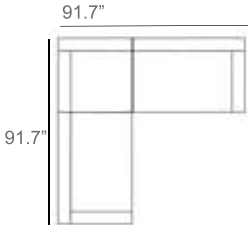

Belvedere Outdoor Sectional Patio Furniture Combination Ideas

1 - Left
1 - Corner
1 - Right
Patio Furniture Cover Size:
102" x 102" Sectional Cover
3008-0001

1 - Left
1 - Corner
1 - Right
1 - Slipper Chair
Patio Furniture Cover Size:
102" x 128" Sectional Cover
3008-0002

1 - Left
1 - Corner
1 - Right
2 - Slipper Chair
Patio Furniture Cover Size:
102" x 154" Sectional Cover
3008-0003

1 - Left
1 - Corner
1 - Right
1 - Slipper Chair
Patio Furniture Cover Size:
128" x 102" Sectional Cover
3008-0005

1 - Left
1 - Corner
1 - Right
1 - Slipper Chair
Patio Furniture Cover Size:
154" x 102" Sectional Cover
3008-0009

1 - Left
1 - Corner
1 - Right
3 - Slipper Chair
Patio Furniture Cover Size:
154" x 128" Sectional Cover
3008-0010

1 - Left
1 - Corner
1 - Right
2 - Slipper Chair
Patio Furniture Cover Size:
128" x 128" Sectional Cover
3008-0006

1 - Left
1 - Corner
1 - Right
3 - Slipper Chair
1 - Side Ottoman
Patio Furniture Cover Size:
128" x 154" Sectional Cover
3008-0007