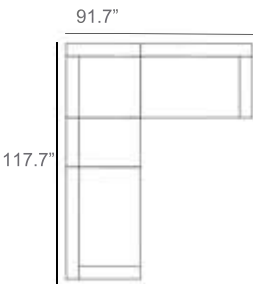

Belvedere Outdoor Sectional Patio Furniture Combination Ideas

1 - Left
1 - Corner
1 - Right
Patio Furniture Cover Size:
102" x 102" Sectional Cover
3008-0001

1 - Left
1 - Corner
1 - Right
1 - Slipper Chair
Patio Furniture Cover Size:
102" x 128" Sectional Cover
3008-0002

1 - Left
1 - Corner
1 - Right
2 - Slipper Chair
Patio Furniture Cover Size:
102" x 154" Sectional Cover
3008-0003

1 - Left
1 - Corner
1 - Right
1 - Slipper Chair
Patio Furniture Cover Size:
128" x 102" Sectional Cover
3008-0005

1 - Left
1 - Corner
1 - Right
1 - Slipper Chair
Patio Furniture Cover Size:
154" x 102" Sectional Cover
3008-0009

1 - Left
1 - Corner
1 - Right
3 - Slipper Chair
Patio Furniture Cover Size:
154" x 128" Sectional Cover
3008-0010

1 - Left
1 - Corner
1 - Right
2 - Slipper Chair
Patio Furniture Cover Size:
128" x 128" Sectional Cover
3008-0006

1 - Left
1 - Corner
1 - Right
3 - Slipper Chair
1 - Side Ottoman
Patio Furniture Cover Size:
128" x 154" Sectional Cover
3008-0007