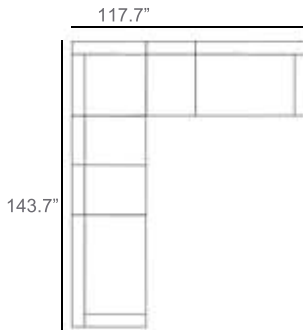

Belvedere Outdoor Sectional Patio Furniture Combination Ideas

1 - Left
1 - Corner
1 - Right
Patio Furniture Cover Size:
102" x 102" Sectional Cover
3008-0001

1 - Left
1 - Corner
1 - Right
1 - Slipper Chair
Patio Furniture Cover Size:
102" x 128" Sectional Cover
3008-0002

1 - Left
1 - Corner
1 - Right
2 - Slipper Chair
Patio Furniture Cover Size:
102" x 154" Sectional Cover
3008-0003

1 - Left
1 - Corner
1 - Right
1 - Slipper Chair
Patio Furniture Cover Size:
128" x 102" Sectional Cover
3008-0005

1 - Left
1 - Corner
1 - Right
1 - Slipper Chair
Patio Furniture Cover Size:
154" x 102" Sectional Cover
3008-0009

1 - Left
1 - Corner
1 - Right
3 - Slipper Chair
Patio Furniture Cover Size:
154" x 128" Sectional Cover
3008-0010

1 - Left
1 - Corner
1 - Right
2 - Slipper Chair
Patio Furniture Cover Size:
128" x 128" Sectional Cover
3008-0006

1 - Left
1 - Corner
1 - Right
3 - Slipper Chair
1 - Side Ottoman
Patio Furniture Cover Size:
128" x 154" Sectional Cover
3008-0007