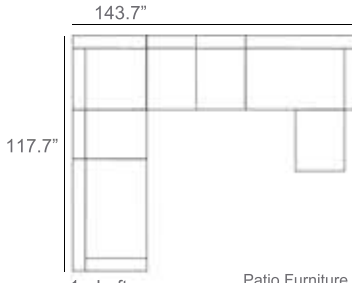

Belvedere Outdoor Sectional Patio Furniture Combination Ideas

1 - Left
1 - Corner
1 - Right
Patio Furniture Cover Size:
102" x 102" Sectional Cover
3008-0001

1 - Left
1 - Corner
1 - Right
1 - Slipper Chair
Patio Furniture Cover Size:
102" x 128" Sectional Cover
3008-0002

1 - Left
1 - Corner
1 - Right
2 - Slipper Chair
Patio Furniture Cover Size:
102" x 154" Sectional Cover
3008-0003

1 - Left
1 - Corner
1 - Right
1 - Slipper Chair
Patio Furniture Cover Size:
128" x 102" Sectional Cover
3008-0005

1 - Left
1 - Corner
1 - Right
1 - Slipper Chair
Patio Furniture Cover Size:
154" x 102" Sectional Cover
3008-0009

1 - Left
1 - Corner
1 - Right
3 - Slipper Chair
Patio Furniture Cover Size:
154" x 128" Sectional Cover
3008-0010

1 - Left
1 - Corner
1 - Right
2 - Slipper Chair
Patio Furniture Cover Size:
128" x 128" Sectional Cover
3008-0006

1 - Left
1 - Corner
1 - Right
3 - Slipper Chair
1 - Side Ottoman
Patio Furniture Cover Size:
128" x 154" Sectional Cover
3008-0007