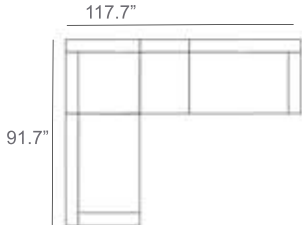

Belvedere Outdoor Sectional Patio Furniture Combination Ideas

1 - Left
1 - Corner
1 - Right
Patio Furniture Cover Size:
102" x 102" Sectional Cover
3008-0001

1 - Left
1 - Corner
1 - Right
1 - Slipper Chair
Patio Furniture Cover Size:
102" x 128" Sectional Cover
3008-0002

1 - Left
1 - Corner
1 - Right
2 - Slipper Chair
Patio Furniture Cover Size:
102" x 154" Sectional Cover
3008-0003

1 - Left
1 - Corner
1 - Right
1 - Slipper Chair
Patio Furniture Cover Size:
128" x 102" Sectional Cover
3008-0005

1 - Left
1 - Corner
1 - Right
1 - Slipper Chair
Patio Furniture Cover Size:
154" x 102" Sectional Cover
3008-0009

1 - Left
1 - Corner
1 - Right
3 - Slipper Chair
Patio Furniture Cover Size:
154" x 128" Sectional Cover
3008-0010

1 - Left
1 - Corner
1 - Right
2 - Slipper Chair
Patio Furniture Cover Size:
128" x 128" Sectional Cover
3008-0006

1 - Left
1 - Corner
1 - Right
3 - Slipper Chair
1 - Side Ottoman
Patio Furniture Cover Size:
128" x 154" Sectional Cover
3008-0007