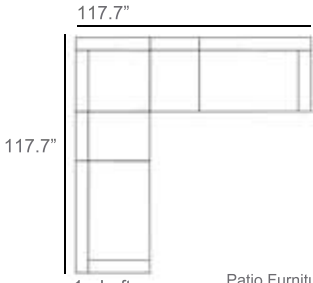

Belvedere Outdoor Sectional Patio Furniture Combination Ideas

1 - Left
1 - Corner
1 - Right
Patio Furniture Cover Size:
102" x 102" Sectional Cover
3008-0001

1 - Left
1 - Corner
1 - Right
1 - Slipper Chair
Patio Furniture Cover Size:
102" x 128" Sectional Cover
3008-0002

1 - Left
1 - Corner
1 - Right
2 - Slipper Chair
Patio Furniture Cover Size:
102" x 154" Sectional Cover
3008-0003

1 - Left
1 - Corner
1 - Right
1 - Slipper Chair
Patio Furniture Cover Size:
128" x 102" Sectional Cover
3008-0005

1 - Left
1 - Corner
1 - Right
1 - Slipper Chair
Patio Furniture Cover Size:
154" x 102" Sectional Cover
3008-0009

1 - Left
1 - Corner
1 - Right
3 - Slipper Chair
Patio Furniture Cover Size:
154" x 128" Sectional Cover
3008-0010

1 - Left
1 - Corner
1 - Right
2 - Slipper Chair
Patio Furniture Cover Size:
128" x 128" Sectional Cover
3008-0006

1 - Left
1 - Corner
1 - Right
3 - Slipper Chair
1 - Side Ottoman
Patio Furniture Cover Size:
128" x 154" Sectional Cover
3008-0007