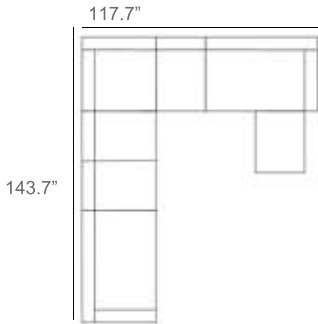

1 - Left
1 - Corner
1 - Right
2 - Slipper Chair
Patio Furniture Cover Size:
102" x 154" Sectional Cover
3008-0003

1 - Left
1 - Corner
1 - Right
1 - Slipper Chair
Patio Furniture Cover Size:
128" x 102" Sectional Cover
3008-0005

1 - Left
1 - Corner
1 - Right
1 - Slipper Chair
Patio Furniture Cover Size:
154" x 102" Sectional Cover
3008-0009

1 - Left
1 - Corner
1 - Right
3 - Slipper Chair
Patio Furniture Cover Size:
154" x 128" Sectional Cover
3008-0010

1 - Left
1 - Corner
1 - Right
2 - Slipper Chair
Patio Furniture Cover Size:
128" x 128" Sectional Cover
3008-0006

1 - Left
1 - Corner
1 - Right
3 - Slipper Chair
1 - Side Ottoman
Patio Furniture Cover Size:
128" x 154" Sectional Cover
3008-0007

1 - Left
1 - Corner
1 - Right
3 - Slipper Chair
1 - Side Ottoman
Patio Furniture Cover Size:
154" x 128" Sectional Cover
3008-0010

1 - Left
2 - Corner
1 - Right
3 - Slipper Chair
Patio Furniture Cover Size:
159" x 100" Section Cover
3007-1004