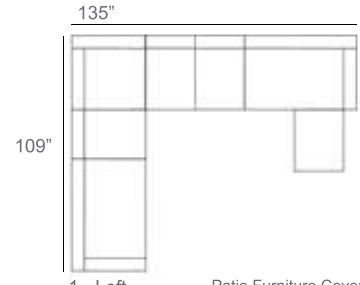

# Gambrel Rope Outdoor Sectional Patio Furniture Combination Ideas

1 - Left  
1 - Corner  
1 - Right  
Patio Furniture Cover Size:  
102" x 102" Sectional Cover  
3008-0001

1 - Left  
1 - Corner  
1 - Right  
1 - Slipper Chair  
Patio Furniture Cover Size:  
102" x 128" Sectional Cover  
3008-0002

1 - Left  
1 - Corner  
1 - Right  
2 - Slipper Chair  
Patio Furniture Cover Size:  
102" x 154" Sectional Cover  
3008-0003

1 - Left  
1 - Corner  
1 - Right  
1 - Slipper Chair  
Patio Furniture Cover Size:  
128" x 102" Sectional Cover  
3008-0005

1 - Left  
1 - Corner  
1 - Right  
1 - Slipper Chair  
Patio Furniture Cover Size:  
154" x 102" Sectional Cover  
3008-0009

1 - Left  
1 - Corner  
1 - Right  
3 - Slipper Chair  
Patio Furniture Cover Size:  
154" x 128" Sectional Cover  
3008-0010

1 - Left  
1 - Corner  
1 - Right  
2 - Slipper Chair  
Patio Furniture Cover Size:  
128" x 128" Sectional Cover  
3008-0006

1 - Left  
1 - Corner  
1 - Right  
3 - Slipper Chair  
1 - Side Ottoman  
Patio Furniture Cover Size:  
128" x 154" Sectional Cover  
3008-0007