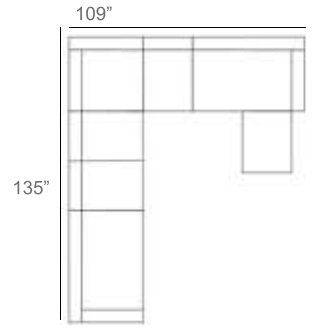

1 - Left  
1 - Corner  
1 - Right  
2 - Slipper Chair  
Patio Furniture Cover Size:  
102" x 154" Sectional Cover  
3008-0003

1 - Left  
1 - Corner  
1 - Right  
1 - Slipper Chair  
Patio Furniture Cover Size:  
128" x 102" Sectional Cover  
3008-0005

1 - Left  
1 - Corner  
1 - Right  
1 - Slipper Chair  
Patio Furniture Cover Size:  
154" x 102" Sectional Cover  
3008-0009

1 - Left  
1 - Corner  
1 - Right  
3 - Slipper Chair  
Patio Furniture Cover Size:  
154" x 128" Sectional Cover  
3008-0010

1 - Left  
1 - Corner  
1 - Right  
2 - Slipper Chair  
Patio Furniture Cover Size:  
128" x 128" Sectional Cover  
3008-0006

1 - Left  
1 - Corner  
1 - Right  
3 - Slipper Chair  
1 - Side Ottoman  
Patio Furniture Cover Size:  
128" x 154" Sectional Cover  
3008-0007

1 - Left  
1 - Corner  
1 - Right  
3 - Slipper Chair  
1 - Side Ottoman  
Patio Furniture Cover Size:  
154" x 128" Sectional Cover  
3008-0010

1 - Left  
2 - Corner  
1 - Right  
3 - Slipper Chair  
Patio Furniture Cover Size:  
159" x 100" Section Cover  
3007-1004