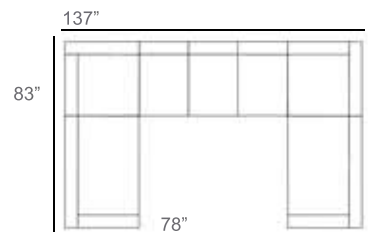

1 - Left  
1 - Corner  
1 - Right  
2 - Slipper Chair  
Patio Furniture Cover Size:  
102" x 154" Sectional Cover  
3008-0003

1 - Left  
1 - Corner  
1 - Right  
1 - Slipper Chair  
Patio Furniture Cover Size:  
128" x 102" Sectional Cover  
3008-0005

1 - Left  
1 - Corner  
1 - Right  
1 - Slipper Chair  
Patio Furniture Cover Size:  
154" x 102" Sectional Cover  
3008-0009

1 - Left  
1 - Corner  
1 - Right  
3 - Slipper Chair  
Patio Furniture Cover Size:  
154" x 128" Sectional Cover  
3008-0010

1 - Left  
1 - Corner  
1 - Right  
2 - Slipper Chair  
Patio Furniture Cover Size:  
128" x 128" Sectional Cover  
3008-0006

1 - Left  
1 - Corner  
1 - Right  
3 - Slipper Chair  
1 - Side Ottoman  
Patio Furniture Cover Size:  
128" x 154" Sectional Cover  
3008-0007

1 - Left  
1 - Corner  
1 - Right  
3 - Slipper Chair  
1 - Side Ottoman  
Patio Furniture Cover Size:  
154" x 128" Sectional Cover  
3008-0010

1 - Left  
2 - Corner  
1 - Right  
3 - Slipper Chair  
Patio Furniture Cover Size:  
159" x 100" Section Cover  
3007-1004