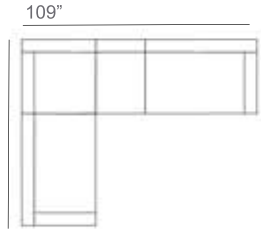

# Gambrel Rope Outdoor Sectional Patio Furniture Combination Ideas

1 - Left  
1 - Corner  
1 - Right  
Patio Furniture Cover Size:  
102" x 102" Sectional Cover  
3008-0001

1 - Left  
1 - Corner  
1 - Right  
1 - Slipper Chair  
Patio Furniture Cover Size:  
102" x 128" Sectional Cover  
3008-0002

1 - Left  
1 - Corner  
1 - Right  
2 - Slipper Chair  
Patio Furniture Cover Size:  
102" x 154" Sectional Cover  
3008-0003

1 - Left  
1 - Corner  
1 - Right  
1 - Slipper Chair  
Patio Furniture Cover Size:  
128" x 102" Sectional Cover  
3008-0005

1 - Left  
1 - Corner  
1 - Right  
1 - Slipper Chair  
Patio Furniture Cover Size:  
154" x 102" Sectional Cover  
3008-0009

1 - Left  
1 - Corner  
1 - Right  
3 - Slipper Chair  
Patio Furniture Cover Size:  
154" x 128" Sectional Cover  
3008-0010

1 - Left  
1 - Corner  
1 - Right  
2 - Slipper Chair  
Patio Furniture Cover Size:  
128" x 128" Sectional Cover  
3008-0006

1 - Left  
1 - Corner  
1 - Right  
3 - Slipper Chair  
1 - Side Ottoman  
Patio Furniture Cover Size:  
128" x 154" Sectional Cover  
3008-0007