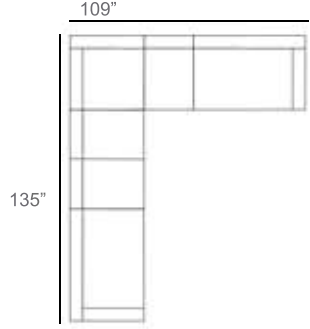

# Gambrel Rope Outdoor Sectional Patio Furniture Combination Ideas

1 - Left  
1 - Corner  
1 - Right  
Patio Furniture Cover Size:  
102" x 102" Sectional Cover  
3008-0001

1 - Left  
1 - Corner  
1 - Right  
1 - Slipper Chair  
Patio Furniture Cover Size:  
102" x 128" Sectional Cover  
3008-0002

1 - Left  
1 - Corner  
1 - Right  
2 - Slipper Chair  
Patio Furniture Cover Size:  
102" x 154" Sectional Cover  
3008-0003

1 - Left  
1 - Corner  
1 - Right  
1 - Slipper Chair  
Patio Furniture Cover Size:  
128" x 102" Sectional Cover  
3008-0005

1 - Left  
1 - Corner  
1 - Right  
1 - Slipper Chair  
Patio Furniture Cover Size:  
154" x 102" Sectional Cover  
3008-0009

1 - Left  
1 - Corner  
1 - Right  
3 - Slipper Chair  
Patio Furniture Cover Size:  
154" x 128" Sectional Cover  
3008-0010

1 - Left  
1 - Corner  
1 - Right  
2 - Slipper Chair  
Patio Furniture Cover Size:  
128" x 128" Sectional Cover  
3008-0006

1 - Left  
1 - Corner  
1 - Right  
3 - Slipper Chair  
1 - Side Ottoman  
Patio Furniture Cover Size:  
128" x 154" Sectional Cover  
3008-0007