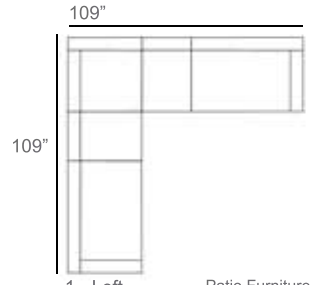

# Gambrel Rope Outdoor Sectional Patio Furniture Combination Ideas

1 - Left  
1 - Corner  
1 - Right  
Patio Furniture Cover Size:  
102" x 102" Sectional Cover  
3008-0001

1 - Left  
1 - Corner  
1 - Right  
1 - Slipper Chair  
Patio Furniture Cover Size:  
102" x 128" Sectional Cover  
3008-0002

1 - Left  
1 - Corner  
1 - Right  
2 - Slipper Chair  
Patio Furniture Cover Size:  
102" x 154" Sectional Cover  
3008-0003

1 - Left  
1 - Corner  
1 - Right  
1 - Slipper Chair  
Patio Furniture Cover Size:  
128" x 102" Sectional Cover  
3008-0005

1 - Left  
1 - Corner  
1 - Right  
1 - Slipper Chair  
Patio Furniture Cover Size:  
154" x 102" Sectional Cover  
3008-0009

1 - Left  
1 - Corner  
1 - Right  
3 - Slipper Chair  
Patio Furniture Cover Size:  
154" x 128" Sectional Cover  
3008-0010

1 - Left  
1 - Corner  
1 - Right  
2 - Slipper Chair  
Patio Furniture Cover Size:  
128" x 128" Sectional Cover  
3008-0006

1 - Left  
1 - Corner  
1 - Right  
3 - Slipper Chair  
1 - Side Ottoman  
Patio Furniture Cover Size:  
128" x 154" Sectional Cover  
3008-0007