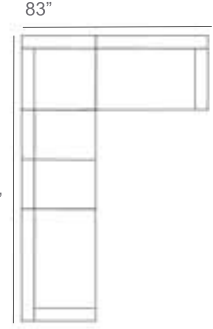

# Gambrel Rope Outdoor Sectional Patio Furniture Combination Ideas

1 - Left  
1 - Corner  
1 - Right  
Patio Furniture Cover Size:  
102" x 102" Sectional Cover  
3008-0001

1 - Left  
1 - Corner  
1 - Right  
1 - Slipper Chair  
Patio Furniture Cover Size:  
102" x 128" Sectional Cover  
3008-0002

1 - Left  
1 - Corner  
1 - Right  
2 - Slipper Chair  
Patio Furniture Cover Size:  
102" x 154" Sectional Cover  
3008-0003

1 - Left  
1 - Corner  
1 - Right  
1 - Slipper Chair  
Patio Furniture Cover Size:  
128" x 102" Sectional Cover  
3008-0005

1 - Left  
1 - Corner  
1 - Right  
1 - Slipper Chair  
Patio Furniture Cover Size:  
154" x 102" Sectional Cover  
3008-0009

1 - Left  
1 - Corner  
1 - Right  
3 - Slipper Chair  
Patio Furniture Cover Size:  
154" x 128" Sectional Cover  
3008-0010

1 - Left  
1 - Corner  
1 - Right  
2 - Slipper Chair  
Patio Furniture Cover Size:  
128" x 128" Sectional Cover  
3008-0006

1 - Left  
1 - Corner  
1 - Right  
3 - Slipper Chair  
1 - Side Ottoman  
Patio Furniture Cover Size:  
128" x 154" Sectional Cover  
3008-0007