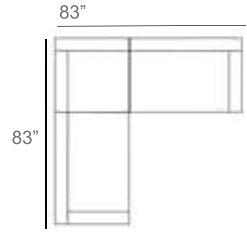

# Gambrel Rope Outdoor Sectional Patio Furniture Combination Ideas

1 - Left  
1 - Corner  
1 - Right  
Patio Furniture Cover Size:  
102" x 102" Sectional Cover  
3008-0001

1 - Left  
1 - Corner  
1 - Right  
1 - Slipper Chair  
Patio Furniture Cover Size:  
102" x 128" Sectional Cover  
3008-0002

1 - Left  
1 - Corner  
1 - Right  
2 - Slipper Chair  
Patio Furniture Cover Size:  
102" x 154" Sectional Cover  
3008-0003

1 - Left  
1 - Corner  
1 - Right  
1 - Slipper Chair  
Patio Furniture Cover Size:  
128" x 102" Sectional Cover  
3008-0005

1 - Left  
1 - Corner  
1 - Right  
1 - Slipper Chair  
Patio Furniture Cover Size:  
154" x 102" Sectional Cover  
3008-0009

1 - Left  
1 - Corner  
1 - Right  
3 - Slipper Chair  
Patio Furniture Cover Size:  
154" x 128" Sectional Cover  
3008-0010

1 - Left  
1 - Corner  
1 - Right  
2 - Slipper Chair  
Patio Furniture Cover Size:  
128" x 128" Sectional Cover  
3008-0006

1 - Left  
1 - Corner  
1 - Right  
3 - Slipper Chair  
1 - Side Ottoman  
Patio Furniture Cover Size:  
128" x 154" Sectional Cover  
3008-0007