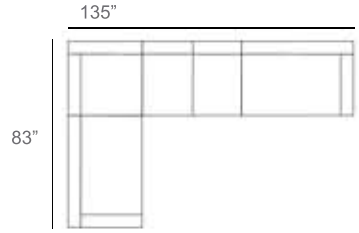

# Gambrel Rope Outdoor Sectional Patio Furniture Combination Ideas

1 - Left  
1 - Corner  
1 - Right  
Patio Furniture Cover Size:  
102" x 102" Sectional Cover  
3008-0001

1 - Left  
1 - Corner  
1 - Right  
1 - Slipper Chair  
Patio Furniture Cover Size:  
102" x 128" Sectional Cover  
3008-0002

1 - Left  
1 - Corner  
1 - Right  
2 - Slipper Chair  
Patio Furniture Cover Size:  
102" x 154" Sectional Cover  
3008-0003

1 - Left  
1 - Corner  
1 - Right  
1 - Slipper Chair  
Patio Furniture Cover Size:  
128" x 102" Sectional Cover  
3008-0005

1 - Left  
1 - Corner  
1 - Right  
1 - Slipper Chair  
Patio Furniture Cover Size:  
154" x 102" Sectional Cover  
3008-0009

1 - Left  
1 - Corner  
1 - Right  
3 - Slipper Chair  
Patio Furniture Cover Size:  
154" x 128" Sectional Cover  
3008-0010

1 - Left  
1 - Corner  
1 - Right  
2 - Slipper Chair  
Patio Furniture Cover Size:  
128" x 128" Sectional Cover  
3008-0006

1 - Left  
1 - Corner  
1 - Right  
3 - Slipper Chair  
1 - Side Ottoman  
Patio Furniture Cover Size:  
128" x 154" Sectional Cover  
3008-0007