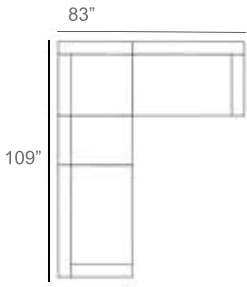

# Gambrel Rope Outdoor Sectional Patio Furniture Combination Ideas

1 - Left  
1 - Corner  
1 - Right  
Patio Furniture Cover Size:  
102" x 102" Sectional Cover  
3008-0001

1 - Left  
1 - Corner  
1 - Right  
1 - Slipper Chair  
Patio Furniture Cover Size:  
102" x 128" Sectional Cover  
3008-0002

1 - Left  
1 - Corner  
1 - Right  
2 - Slipper Chair  
Patio Furniture Cover Size:  
102" x 154" Sectional Cover  
3008-0003

1 - Left  
1 - Corner  
1 - Right  
1 - Slipper Chair  
Patio Furniture Cover Size:  
128" x 102" Sectional Cover  
3008-0005

1 - Left  
1 - Corner  
1 - Right  
1 - Slipper Chair  
Patio Furniture Cover Size:  
154" x 102" Sectional Cover  
3008-0009

1 - Left  
1 - Corner  
1 - Right  
3 - Slipper Chair  
Patio Furniture Cover Size:  
154" x 128" Sectional Cover  
3008-0010

1 - Left  
1 - Corner  
1 - Right  
2 - Slipper Chair  
Patio Furniture Cover Size:  
128" x 128" Sectional Cover  
3008-0006

1 - Left  
1 - Corner  
1 - Right  
3 - Slipper Chair  
1 - Side Ottoman  
Patio Furniture Cover Size:  
128" x 154" Sectional Cover  
3008-0007