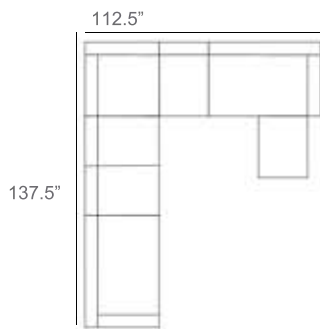

# Studio Rope Outdoor Sectional Patio Furniture Combination Ideas

1 - Left  
1 - Corner  
1 - Right  
Patio Furniture Cover Size:  
102" x 102" Sectional Cover  
3008-0001

1 - Left  
1 - Corner  
1 - Right  
1 - Slipper Chair  
Patio Furniture Cover Size:  
102" x 128" Sectional Cover  
3008-0002

1 - Left  
1 - Corner  
1 - Right  
2 - Slipper Chair  
Patio Furniture Cover Size:  
102" x 154" Sectional Cover  
3008-0003

1 - Left  
1 - Corner  
1 - Right  
1 - Slipper Chair  
Patio Furniture Cover Size:  
128" x 102" Sectional Cover  
3008-0005

1 - Left  
1 - Corner  
1 - Right  
1 - Slipper Chair  
Patio Furniture Cover Size:  
154" x 102" Sectional Cover  
3008-0009

1 - Left  
1 - Corner  
1 - Right  
3 - Slipper Chair  
Patio Furniture Cover Size:  
154" x 128" Sectional Cover  
3008-0010

1 - Left  
1 - Corner  
1 - Right  
2 - Slipper Chair  
Patio Furniture Cover Size:  
128" x 128" Sectional Cover  
3008-0006

1 - Left  
1 - Corner  
1 - Right  
3 - Slipper Chair  
1 - Side Ottoman  
Patio Furniture Cover Size:  
128" x 154" Sectional Cover  
3008-0007