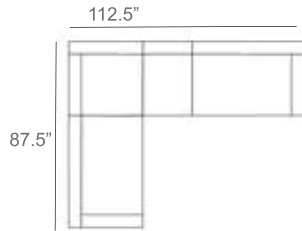

# Studio Rope Outdoor Sectional Patio Furniture Combination Ideas

1 - Left  
1 - Corner  
1 - Right  
Patio Furniture Cover Size:  
102" x 102" Sectional Cover  
3008-0001

1 - Left  
1 - Corner  
1 - Right  
1 - Slipper Chair  
Patio Furniture Cover Size:  
102" x 128" Sectional Cover  
3008-0002

1 - Left  
1 - Corner  
1 - Right  
2 - Slipper Chair  
Patio Furniture Cover Size:  
102" x 154" Sectional Cover  
3008-0003

1 - Left  
1 - Corner  
1 - Right  
1 - Slipper Chair  
Patio Furniture Cover Size:  
128" x 102" Sectional Cover  
3008-0005

1 - Left  
1 - Corner  
1 - Right  
1 - Slipper Chair  
Patio Furniture Cover Size:  
154" x 102" Sectional Cover  
3008-0009

1 - Left  
1 - Corner  
1 - Right  
3 - Slipper Chair  
Patio Furniture Cover Size:  
154" x 128" Sectional Cover  
3008-0010

1 - Left  
1 - Corner  
1 - Right  
2 - Slipper Chair  
Patio Furniture Cover Size:  
128" x 128" Sectional Cover  
3008-0006

1 - Left  
1 - Corner  
1 - Right  
3 - Slipper Chair  
1 - Side Ottoman  
Patio Furniture Cover Size:  
128" x 154" Sectional Cover  
3008-0007