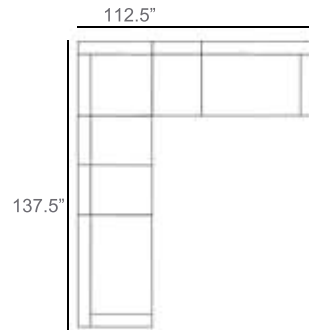

# Studio Rope Outdoor Sectional Patio Furniture Combination Ideas

1 - Left  
1 - Corner  
1 - Right  
Patio Furniture Cover Size:  
102" x 102" Sectional Cover  
3008-0001

1 - Left  
1 - Corner  
1 - Right  
1 - Slipper Chair  
Patio Furniture Cover Size:  
102" x 128" Sectional Cover  
3008-0002

1 - Left  
1 - Corner  
1 - Right  
2 - Slipper Chair  
Patio Furniture Cover Size:  
102" x 154" Sectional Cover  
3008-0003

1 - Left  
1 - Corner  
1 - Right  
1 - Slipper Chair  
Patio Furniture Cover Size:  
128" x 102" Sectional Cover  
3008-0005

1 - Left  
1 - Corner  
1 - Right  
1 - Slipper Chair  
Patio Furniture Cover Size:  
154" x 102" Sectional Cover  
3008-0009

1 - Left  
1 - Corner  
1 - Right  
3 - Slipper Chair  
Patio Furniture Cover Size:  
154" x 128" Sectional Cover  
3008-0010

1 - Left  
1 - Corner  
1 - Right  
2 - Slipper Chair  
Patio Furniture Cover Size:  
128" x 128" Sectional Cover  
3008-0006

1 - Left  
1 - Corner  
1 - Right  
3 - Slipper Chair  
1 - Side Ottoman  
Patio Furniture Cover Size:  
128" x 154" Sectional Cover  
3008-0007