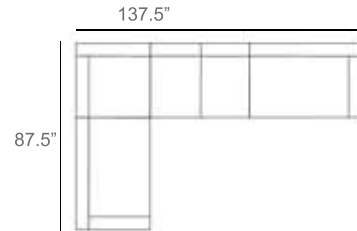

# Studio Rope Outdoor Sectional Patio Furniture Combination Ideas

1 - Left  
1 - Corner  
1 - Right  
Patio Furniture Cover Size:  
102" x 102" Sectional Cover  
3008-0001

1 - Left  
1 - Corner  
1 - Right  
1 - Slipper Chair  
Patio Furniture Cover Size:  
102" x 128" Sectional Cover  
3008-0002

1 - Left  
1 - Corner  
1 - Right  
2 - Slipper Chair  
Patio Furniture Cover Size:  
102" x 154" Sectional Cover  
3008-0003

1 - Left  
1 - Corner  
1 - Right  
1 - Slipper Chair  
Patio Furniture Cover Size:  
128" x 102" Sectional Cover  
3008-0005

1 - Left  
1 - Corner  
1 - Right  
1 - Slipper Chair  
Patio Furniture Cover Size:  
154" x 102" Sectional Cover  
3008-0009

1 - Left  
1 - Corner  
1 - Right  
3 - Slipper Chair  
Patio Furniture Cover Size:  
154" x 128" Sectional Cover  
3008-0010

1 - Left  
1 - Corner  
1 - Right  
2 - Slipper Chair  
Patio Furniture Cover Size:  
128" x 128" Sectional Cover  
3008-0006

1 - Left  
1 - Corner  
1 - Right  
3 - Slipper Chair  
1 - Side Ottoman  
Patio Furniture Cover Size:  
128" x 154" Sectional Cover  
3008-0007