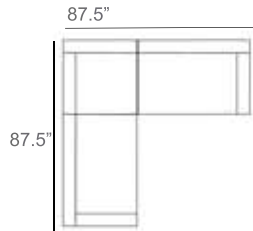

# Studio Rope Outdoor Sectional Patio Furniture Combination Ideas

1 - Left  
1 - Corner  
1 - Right  
Patio Furniture Cover Size:  
102" x 102" Sectional Cover  
3008-0001

1 - Left  
1 - Corner  
1 - Right  
1 - Slipper Chair  
Patio Furniture Cover Size:  
102" x 128" Sectional Cover  
3008-0002

1 - Left  
1 - Corner  
1 - Right  
2 - Slipper Chair  
Patio Furniture Cover Size:  
102" x 154" Sectional Cover  
3008-0003

1 - Left  
1 - Corner  
1 - Right  
1 - Slipper Chair  
Patio Furniture Cover Size:  
128" x 102" Sectional Cover  
3008-0005

1 - Left  
1 - Corner  
1 - Right  
1 - Slipper Chair  
Patio Furniture Cover Size:  
154" x 102" Sectional Cover  
3008-0009

1 - Left  
1 - Corner  
1 - Right  
3 - Slipper Chair  
Patio Furniture Cover Size:  
154" x 128" Sectional Cover  
3008-0010

1 - Left  
1 - Corner  
1 - Right  
2 - Slipper Chair  
Patio Furniture Cover Size:  
128" x 128" Sectional Cover  
3008-0006

1 - Left  
1 - Corner  
1 - Right  
3 - Slipper Chair  
1 - Side Ottoman  
Patio Furniture Cover Size:  
128" x 154" Sectional Cover  
3008-0007