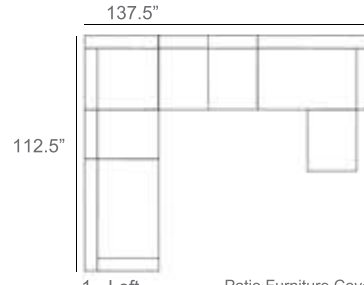

# Studio Rope Outdoor Sectional Patio Furniture Combination Ideas

1 - Left  
1 - Corner  
1 - Right  
Patio Furniture Cover Size:  
102" x 102" Sectional Cover  
3008-0001

1 - Left  
1 - Corner  
1 - Right  
1 - Slipper Chair  
Patio Furniture Cover Size:  
102" x 128" Sectional Cover  
3008-0002

1 - Left  
1 - Corner  
1 - Right  
2 - Slipper Chair  
Patio Furniture Cover Size:  
102" x 154" Sectional Cover  
3008-0003

1 - Left  
1 - Corner  
1 - Right  
1 - Slipper Chair  
Patio Furniture Cover Size:  
128" x 102" Sectional Cover  
3008-0005

1 - Left  
1 - Corner  
1 - Right  
1 - Slipper Chair  
Patio Furniture Cover Size:  
154" x 102" Sectional Cover  
3008-0009

1 - Left  
1 - Corner  
1 - Right  
3 - Slipper Chair  
Patio Furniture Cover Size:  
154" x 128" Sectional Cover  
3008-0010

1 - Left  
1 - Corner  
1 - Right  
2 - Slipper Chair  
Patio Furniture Cover Size:  
128" x 128" Sectional Cover  
3008-0006

1 - Left  
1 - Corner  
1 - Right  
3 - Slipper Chair  
1 - Side Ottoman  
Patio Furniture Cover Size:  
128" x 154" Sectional Cover  
3008-0007