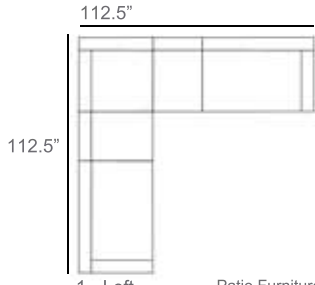

# Studio Rope Outdoor Sectional Patio Furniture Combination Ideas

1 - Left  
1 - Corner  
1 - Right  
Patio Furniture Cover Size:  
102" x 102" Sectional Cover  
3008-0001

1 - Left  
1 - Corner  
1 - Right  
1 - Slipper Chair  
Patio Furniture Cover Size:  
102" x 128" Sectional Cover  
3008-0002

1 - Left  
1 - Corner  
1 - Right  
2 - Slipper Chair  
Patio Furniture Cover Size:  
102" x 154" Sectional Cover  
3008-0003

1 - Left  
1 - Corner  
1 - Right  
1 - Slipper Chair  
Patio Furniture Cover Size:  
128" x 102" Sectional Cover  
3008-0005

1 - Left  
1 - Corner  
1 - Right  
1 - Slipper Chair  
Patio Furniture Cover Size:  
154" x 102" Sectional Cover  
3008-0009

1 - Left  
1 - Corner  
1 - Right  
3 - Slipper Chair  
Patio Furniture Cover Size:  
154" x 128" Sectional Cover  
3008-0010

1 - Left  
1 - Corner  
1 - Right  
2 - Slipper Chair  
Patio Furniture Cover Size:  
128" x 128" Sectional Cover  
3008-0006

1 - Left  
1 - Corner  
1 - Right  
3 - Slipper Chair  
1 - Side Ottoman  
Patio Furniture Cover Size:  
128" x 154" Sectional Cover  
3008-0007