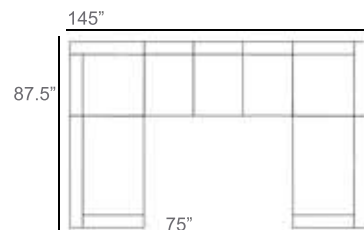

1 - Left  
1 - Corner  
1 - Right  
2 - Slipper Chair  
Patio Furniture Cover Size:  
102" x 154" Sectional Cover  
3008-0003

1 - Left  
1 - Corner  
1 - Right  
1 - Slipper Chair  
Patio Furniture Cover Size:  
128" x 102" Sectional Cover  
3008-0005

1 - Left  
1 - Corner  
1 - Right  
1 - Slipper Chair  
Patio Furniture Cover Size:  
154" x 102" Sectional Cover  
3008-0009

1 - Left  
1 - Corner  
1 - Right  
3 - Slipper Chair  
Patio Furniture Cover Size:  
154" x 128" Sectional Cover  
3008-0010

1 - Left  
1 - Corner  
1 - Right  
2 - Slipper Chair  
Patio Furniture Cover Size:  
128" x 128" Sectional Cover  
3008-0006

1 - Left  
1 - Corner  
1 - Right  
3 - Slipper Chair  
1 - Side Ottoman  
Patio Furniture Cover Size:  
128" x 154" Sectional Cover  
3008-0007

1 - Left  
1 - Corner  
1 - Right  
3 - Slipper Chair  
1 - Side Ottoman  
Patio Furniture Cover Size:  
154" x 128" Sectional Cover  
3008-0010

1 - Left  
2 - Corner  
1 - Right  
3 - Slipper Chair  
Patio Furniture Cover Size:  
159" x 100" Section Cover  
3007-1004