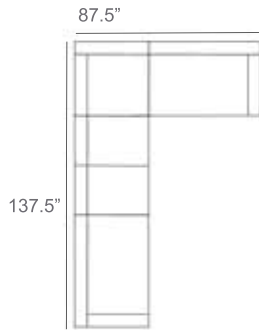

# Studio Rope Outdoor Sectional Patio Furniture Combination Ideas

1 - Left  
1 - Corner  
1 - Right  
Patio Furniture Cover Size:  
102" x 102" Sectional Cover  
3008-0001

1 - Left  
1 - Corner  
1 - Right  
1 - Slipper Chair  
Patio Furniture Cover Size:  
102" x 128" Sectional Cover  
3008-0002

1 - Left  
1 - Corner  
1 - Right  
2 - Slipper Chair  
Patio Furniture Cover Size:  
102" x 154" Sectional Cover  
3008-0003

1 - Left  
1 - Corner  
1 - Right  
1 - Slipper Chair  
Patio Furniture Cover Size:  
128" x 102" Sectional Cover  
3008-0005

1 - Left  
1 - Corner  
1 - Right  
1 - Slipper Chair  
Patio Furniture Cover Size:  
154" x 102" Sectional Cover  
3008-0009

1 - Left  
1 - Corner  
1 - Right  
3 - Slipper Chair  
Patio Furniture Cover Size:  
154" x 128" Sectional Cover  
3008-0010

1 - Left  
1 - Corner  
1 - Right  
2 - Slipper Chair  
Patio Furniture Cover Size:  
128" x 128" Sectional Cover  
3008-0006

1 - Left  
1 - Corner  
1 - Right  
3 - Slipper Chair  
1 - Side Ottoman  
Patio Furniture Cover Size:  
128" x 154" Sectional Cover  
3008-0007