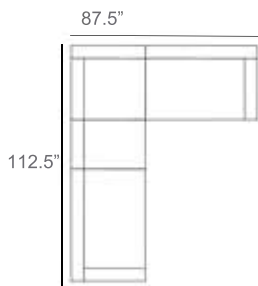

# Studio Rope Outdoor Sectional Patio Furniture Combination Ideas

1 - Left  
1 - Corner  
1 - Right  
Patio Furniture Cover Size:  
102" x 102" Sectional Cover  
3008-0001

1 - Left  
1 - Corner  
1 - Right  
1 - Slipper Chair  
Patio Furniture Cover Size:  
102" x 128" Sectional Cover  
3008-0002

1 - Left  
1 - Corner  
1 - Right  
2 - Slipper Chair  
Patio Furniture Cover Size:  
102" x 154" Sectional Cover  
3008-0003

1 - Left  
1 - Corner  
1 - Right  
1 - Slipper Chair  
Patio Furniture Cover Size:  
128" x 102" Sectional Cover  
3008-0005

1 - Left  
1 - Corner  
1 - Right  
1 - Slipper Chair  
Patio Furniture Cover Size:  
154" x 102" Sectional Cover  
3008-0009

1 - Left  
1 - Corner  
1 - Right  
3 - Slipper Chair  
Patio Furniture Cover Size:  
154" x 128" Sectional Cover  
3008-0010

1 - Left  
1 - Corner  
1 - Right  
2 - Slipper Chair  
Patio Furniture Cover Size:  
128" x 128" Sectional Cover  
3008-0006

1 - Left  
1 - Corner  
1 - Right  
3 - Slipper Chair  
1 - Side Ottoman  
Patio Furniture Cover Size:  
128" x 154" Sectional Cover  
3008-0007