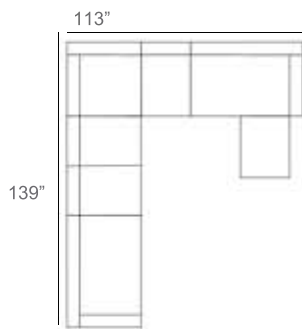

Harlow Rope Outdoor Sectional Patio Furniture Combination Ideas

87"
87"
1 - Left
1 - Corner
1 - Right
Patio Furniture Cover Size:
102" x 102" Sectional Cover
3008-0001

113"
87"
1 - Left
1 - Corner
1 - Right
1 - Slipper Chair
Patio Furniture Cover Size:
102" x 128" Sectional Cover
3008-0002

139"
87"
1 - Left
1 - Corner
1 - Right
2 - Slipper Chair
Patio Furniture Cover Size:
102" x 154" Sectional Cover
3008-0003

87"
113"
1 - Left
1 - Corner
1 - Right
1 - Slipper Chair
Patio Furniture Cover Size:
128" x 102" Sectional Cover
3008-0005

87"
139"
1 - Left
1 - Corner
1 - Right
1 - Slipper Chair
Patio Furniture Cover Size:
154" x 102" Sectional Cover
3008-0009

113"
139"
1 - Left
1 - Corner
1 - Right
3 - Slipper Chair
Patio Furniture Cover Size:
154" x 128" Sectional Cover
3008-0010

113"
113"
1 - Left
1 - Corner
1 - Right
2 - Slipper Chair
Patio Furniture Cover Size:
128" x 128" Sectional Cover
3008-0006

139"
113"
1 - Left
1 - Corner
1 - Right
3 - Slipper Chair
1 - Side Ottoman
Patio Furniture Cover Size:
128" x 154" Sectional Cover
3008-0007