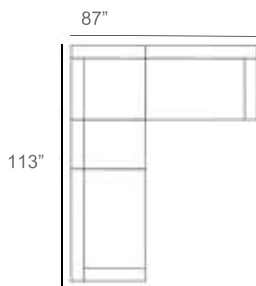

Harlow Rope Outdoor Sectional Patio Furniture Combination Ideas

87"
87"
1 - Left
1 - Corner
1 - Right
Patio Furniture Cover Size:
102" x 102" Sectional Cover
3008-0001

113"
87"
1 - Left
1 - Corner
1 - Right
1 - Slipper Chair
Patio Furniture Cover Size:
102" x 128" Sectional Cover
3008-0002

139"
87"
1 - Left
1 - Corner
1 - Right
2 - Slipper Chair
Patio Furniture Cover Size:
102" x 154" Sectional Cover
3008-0003

87"
113"
1 - Left
1 - Corner
1 - Right
1 - Slipper Chair
Patio Furniture Cover Size:
128" x 102" Sectional Cover
3008-0005

87"
139"
1 - Left
1 - Corner
1 - Right
1 - Slipper Chair
Patio Furniture Cover Size:
154" x 102" Sectional Cover
3008-0009

113"
139"
1 - Left
1 - Corner
1 - Right
3 - Slipper Chair
Patio Furniture Cover Size:
154" x 128" Sectional Cover
3008-0010

113"
113"
1 - Left
1 - Corner
1 - Right
2 - Slipper Chair
Patio Furniture Cover Size:
128" x 128" Sectional Cover
3008-0006

139"
113"
1 - Left
1 - Corner
1 - Right
3 - Slipper Chair
1 - Side Ottoman
Patio Furniture Cover Size:
128" x 154" Sectional Cover
3008-0007