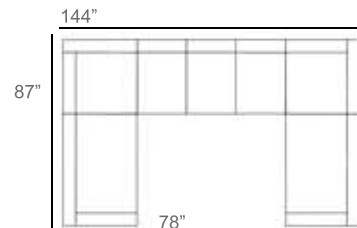

144"
87"
78"
1 - Left
2 - Corner
1 - Right
3 - Slipper Chair
Patio Furniture Cover Size:
159" x 100" Section Cover
3007-1004

www.cabanacoast.com

CabanaCoast® rope outdoor furniture is made with all weather rope