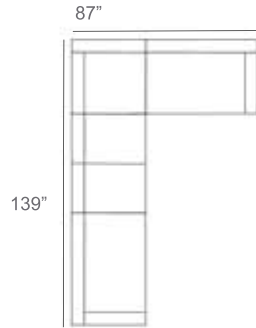

Harlow Rope Outdoor Sectional Patio Furniture Combination Ideas

87"
87"
1 - Left
1 - Corner
1 - Right
Patio Furniture Cover Size:
102" x 102" Sectional Cover
3008-0001

113"
87"
1 - Left
1 - Corner
1 - Right
1 - Slipper Chair
Patio Furniture Cover Size:
102" x 128" Sectional Cover
3008-0002

139"
87"
1 - Left
1 - Corner
1 - Right
2 - Slipper Chair
Patio Furniture Cover Size:
102" x 154" Sectional Cover
3008-0003

87"
113"
1 - Left
1 - Corner
1 - Right
1 - Slipper Chair
Patio Furniture Cover Size:
128" x 102" Sectional Cover
3008-0005

87"
139"
1 - Left
1 - Corner
1 - Right
1 - Slipper Chair
Patio Furniture Cover Size:
154" x 102" Sectional Cover
3008-0009

113"
139"
1 - Left
1 - Corner
1 - Right
3 - Slipper Chair
Patio Furniture Cover Size:
154" x 128" Sectional Cover
3008-0010

113"
113"
1 - Left
1 - Corner
1 - Right
2 - Slipper Chair
Patio Furniture Cover Size:
128" x 128" Sectional Cover
3008-0006

139"
113"
1 - Left
1 - Corner
1 - Right
3 - Slipper Chair
1 - Side Ottoman
Patio Furniture Cover Size:
128" x 154" Sectional Cover
3008-0007