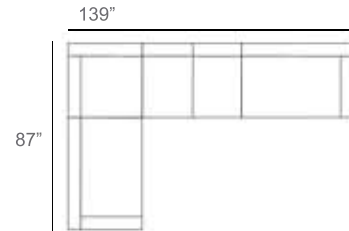

Harlow Rope Outdoor Sectional Patio Furniture Combination Ideas

87"
87"
1 - Left
1 - Corner
1 - Right
Patio Furniture Cover Size:
102" x 102" Sectional Cover
3008-0001

113"
87"
1 - Left
1 - Corner
1 - Right
1 - Slipper Chair
Patio Furniture Cover Size:
102" x 128" Sectional Cover
3008-0002

139"
87"
1 - Left
1 - Corner
1 - Right
2 - Slipper Chair
Patio Furniture Cover Size:
102" x 154" Sectional Cover
3008-0003

87"
113"
1 - Left
1 - Corner
1 - Right
1 - Slipper Chair
Patio Furniture Cover Size:
128" x 102" Sectional Cover
3008-0005

87"
139"
1 - Left
1 - Corner
1 - Right
1 - Slipper Chair
Patio Furniture Cover Size:
154" x 102" Sectional Cover
3008-0009

113"
139"
1 - Left
1 - Corner
1 - Right
3 - Slipper Chair
Patio Furniture Cover Size:
154" x 128" Sectional Cover
3008-0010