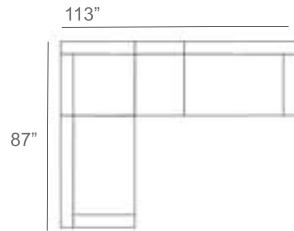

Harlow Rope Outdoor Sectional Patio Furniture Combination Ideas

87"
87"
1 - Left
1 - Corner
1 - Right
Patio Furniture Cover Size:
102" x 102" Sectional Cover
3008-0001

113"
87"
1 - Left
1 - Corner
1 - Right
1 - Slipper Chair
Patio Furniture Cover Size:
102" x 128" Sectional Cover
3008-0002

139"
87"
1 - Left
1 - Corner
1 - Right
2 - Slipper Chair
Patio Furniture Cover Size:
102" x 154" Sectional Cover
3008-0003

87"
113"
1 - Left
1 - Corner
1 - Right
1 - Slipper Chair
Patio Furniture Cover Size:
128" x 102" Sectional Cover
3008-0005

87"
139"
1 - Left
1 - Corner
1 - Right
1 - Slipper Chair
Patio Furniture Cover Size:
154" x 102" Sectional Cover
3008-0009

113"
139"
1 - Left
1 - Corner
1 - Right
3 - Slipper Chair
Patio Furniture Cover Size:
154" x 128" Sectional Cover
3008-0010

113"
113"
1 - Left
1 - Corner
1 - Right
2 - Slipper Chair
Patio Furniture Cover Size:
128" x 128" Sectional Cover
3008-0006

139"
113"
1 - Left
1 - Corner
1 - Right
3 - Slipper Chair
1 - Side Ottoman
Patio Furniture Cover Size:
128" x 154" Sectional Cover
3008-0007