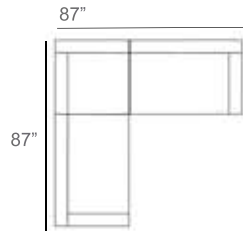

Harlow Rope Outdoor Sectional Patio Furniture Combination Ideas

87"
87"
1 - Left
1 - Corner
1 - Right
Patio Furniture Cover Size:
102" x 102" Sectional Cover
3008-0001

113"
87"
1 - Left
1 - Corner
1 - Right
1 - Slipper Chair
Patio Furniture Cover Size:
102" x 128" Sectional Cover
3008-0002

139"
87"
1 - Left
1 - Corner
1 - Right
2 - Slipper Chair
Patio Furniture Cover Size:
102" x 154" Sectional Cover
3008-0003

87"
113"
1 - Left
1 - Corner
1 - Right
1 - Slipper Chair
Patio Furniture Cover Size:
128" x 102" Sectional Cover
3008-0005

87"
139"
1 - Left
1 - Corner
1 - Right
1 - Slipper Chair
Patio Furniture Cover Size:
154" x 102" Sectional Cover
3008-0009

113"
139"
1 - Left
1 - Corner
1 - Right
3 - Slipper Chair
Patio Furniture Cover Size:
154" x 128" Sectional Cover
3008-0010

113"
113"
1 - Left
1 - Corner
1 - Right
2 - Slipper Chair
Patio Furniture Cover Size:
128" x 128" Sectional Cover
3008-0006

139"
113"
1 - Left
1 - Corner
1 - Right
3 - Slipper Chair
1 - Side Ottoman
Patio Furniture Cover Size:
128" x 154" Sectional Cover
3008-0007