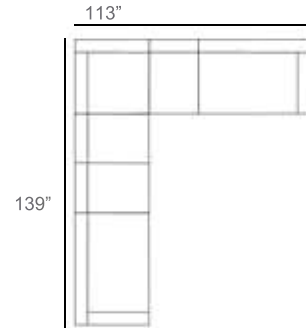

Harlow Rope Outdoor Sectional Patio Furniture Combination Ideas

87"
87"
1 - Left
1 - Corner
1 - Right
Patio Furniture Cover Size:
102" x 102" Sectional Cover
3008-0001

113"
87"
1 - Left
1 - Corner
1 - Right
1 - Slipper Chair
Patio Furniture Cover Size:
102" x 128" Sectional Cover
3008-0002

139"
87"
1 - Left
1 - Corner
1 - Right
2 - Slipper Chair
Patio Furniture Cover Size:
102" x 154" Sectional Cover
3008-0003

87"
113"
1 - Left
1 - Corner
1 - Right
1 - Slipper Chair
Patio Furniture Cover Size:
128" x 102" Sectional Cover
3008-0005

87"
139"
1 - Left
1 - Corner
1 - Right
1 - Slipper Chair
Patio Furniture Cover Size:
154" x 102" Sectional Cover
3008-0009

113"
139"
1 - Left
1 - Corner
1 - Right
3 - Slipper Chair
Patio Furniture Cover Size:
154" x 128" Sectional Cover
3008-0010

113"
113"
1 - Left
1 - Corner
1 - Right
2 - Slipper Chair
Patio Furniture Cover Size:
128" x 128" Sectional Cover
3008-0006

139"
113"
1 - Left
1 - Corner
1 - Right
3 - Slipper Chair
1 - Side Ottoman
Patio Furniture Cover Size:
128" x 154" Sectional Cover
3008-0007