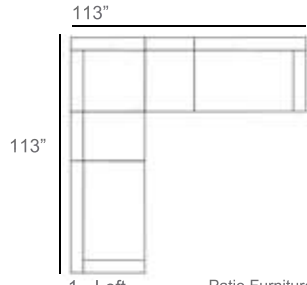

Harlow Rope Outdoor Sectional Patio Furniture Combination Ideas

87"
87"
1 - Left
1 - Corner
1 - Right
Patio Furniture Cover Size:
102" x 102" Sectional Cover
3008-0001

113"
87"
1 - Left
1 - Corner
1 - Right
1 - Slipper Chair
Patio Furniture Cover Size:
102" x 128" Sectional Cover
3008-0002

139"
87"
1 - Left
1 - Corner
1 - Right
2 - Slipper Chair
Patio Furniture Cover Size:
102" x 154" Sectional Cover
3008-0003

87"
113"
1 - Left
1 - Corner
1 - Right
1 - Slipper Chair
Patio Furniture Cover Size:
128" x 102" Sectional Cover
3008-0005

87"
139"
1 - Left
1 - Corner
1 - Right
1 - Slipper Chair
Patio Furniture Cover Size:
154" x 102" Sectional Cover
3008-0009

113"
139"
1 - Left
1 - Corner
1 - Right
3 - Slipper Chair
Patio Furniture Cover Size:
154" x 128" Sectional Cover
3008-0010

113"
113"
1 - Left
1 - Corner
1 - Right
2 - Slipper Chair
Patio Furniture Cover Size:
128" x 128" Sectional Cover
3008-0006

139"
113"
1 - Left
1 - Corner
1 - Right
3 - Slipper Chair
1 - Side Ottoman
Patio Furniture Cover Size:
128" x 154" Sectional Cover
3008-0007