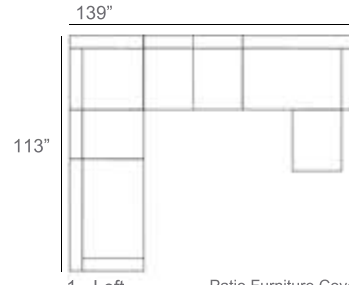

Harlow Rope Outdoor Sectional Patio Furniture Combination Ideas

87"
87"
1 - Left
1 - Corner
1 - Right
Patio Furniture Cover Size:
102" x 102" Sectional Cover
3008-0001

113"
87"
1 - Left
1 - Corner
1 - Right
1 - Slipper Chair
Patio Furniture Cover Size:
102" x 128" Sectional Cover
3008-0002

139"
87"
1 - Left
1 - Corner
1 - Right
2 - Slipper Chair
Patio Furniture Cover Size:
102" x 154" Sectional Cover
3008-0003

87"
113"
1 - Left
1 - Corner
1 - Right
1 - Slipper Chair
Patio Furniture Cover Size:
128" x 102" Sectional Cover
3008-0005

87"
139"
1 - Left
1 - Corner
1 - Right
1 - Slipper Chair
Patio Furniture Cover Size:
154" x 102" Sectional Cover
3008-0009

113"
139"
1 - Left
1 - Corner
1 - Right
3 - Slipper Chair
Patio Furniture Cover Size:
154" x 128" Sectional Cover
3008-0010

113"
113"
1 - Left
1 - Corner
1 - Right
2 - Slipper Chair
Patio Furniture Cover Size:
128" x 128" Sectional Cover
3008-0006

139"
113"
1 - Left
1 - Corner
1 - Right
3 - Slipper Chair
1 - Side Ottoman
Patio Furniture Cover Size:
128" x 154" Sectional Cover
3008-0007